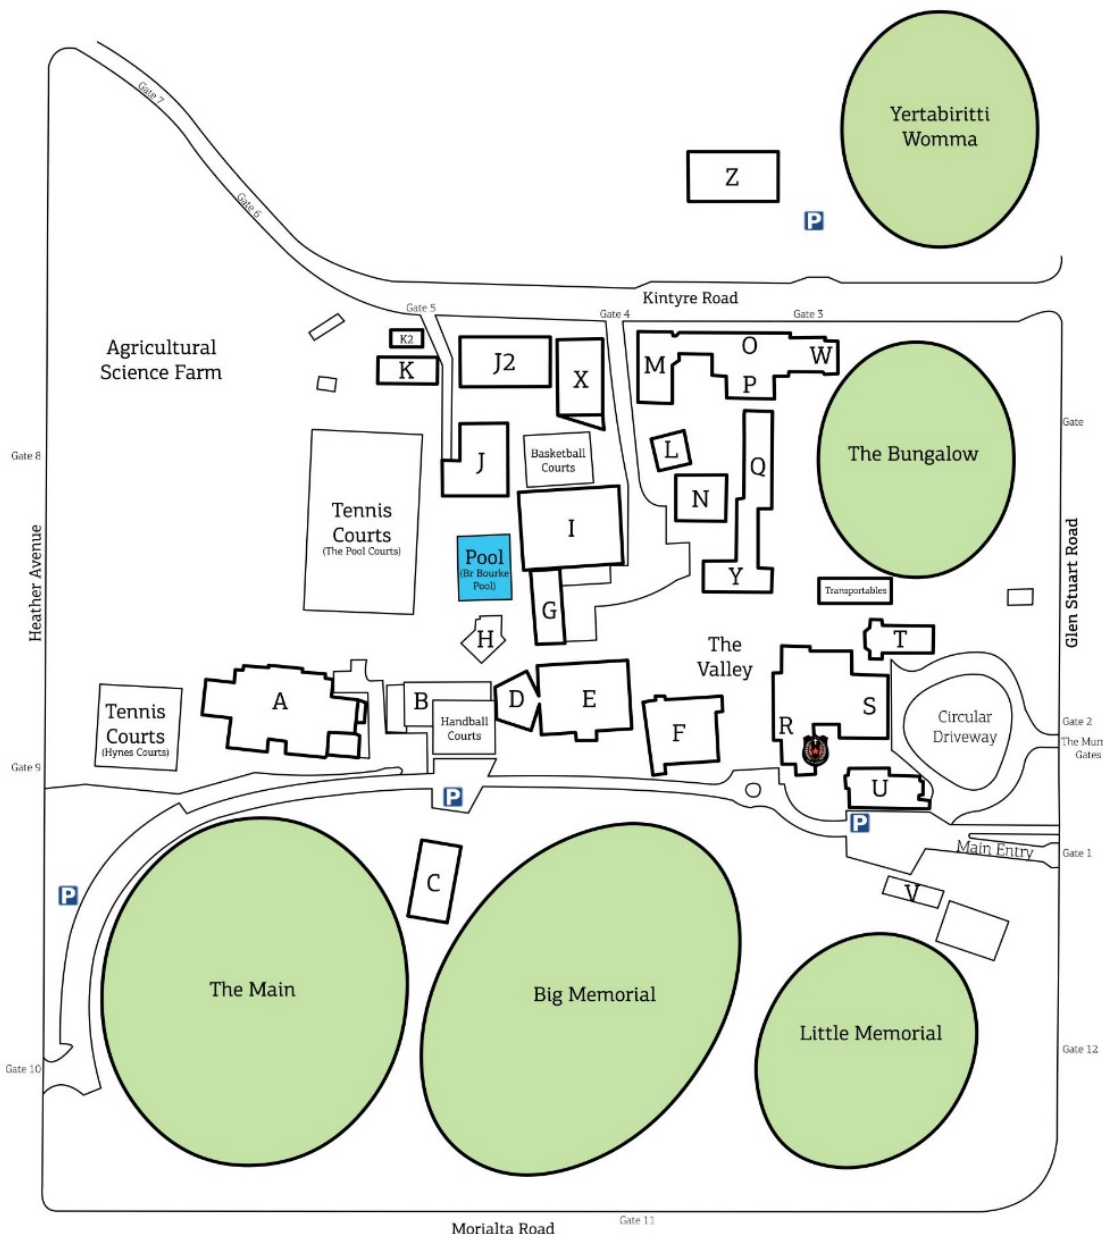

A CATHOLIC ALL BOYS' DAY & BOARDING
COLLEGE IN THE EDMUND RICE TRADITION
 Reception to Year 12

Rostrevor College Co-Curricular Map – Term 1 Week 9

Friday 29th March 2019

Team	Opponent	Venue	Time
Tennis			
Primary B Black	PAC 2	Pool Courts	4:00pm
Primary B White	SPSC 1	Pool Courts	4:00pm

ALL VISITORS
MUST REPORT
TO RECEPTION
 Business Hours:
 Monday to Friday
 8:15am to 4:30pm

Reception.....

- Agriculture K / K2
- Brickfield House L
- Callan Hall X
- Canteen Y
- Chapel T
- Clery Building G
- Duggan House A
- ELC Z
- Equity Hub F
- Ideas Centre Q
- Grounds Shed V
- Gurr Building M
- Junior / Primary P / O
- Junior Years Admin W
- Kelty Theatre D
- Mackey Mall E
- Maintenance Shed B
- Mogg Building N
- Mary Fountain Music U
- Pavilion C
- Pool Change Rooms H
- Purton Hall I
- Rice Building Q
- Rostrevor House S
- Science Discovery Ctr J2
- Student Services R
- Technology Centre J
- Uniform Shop Y