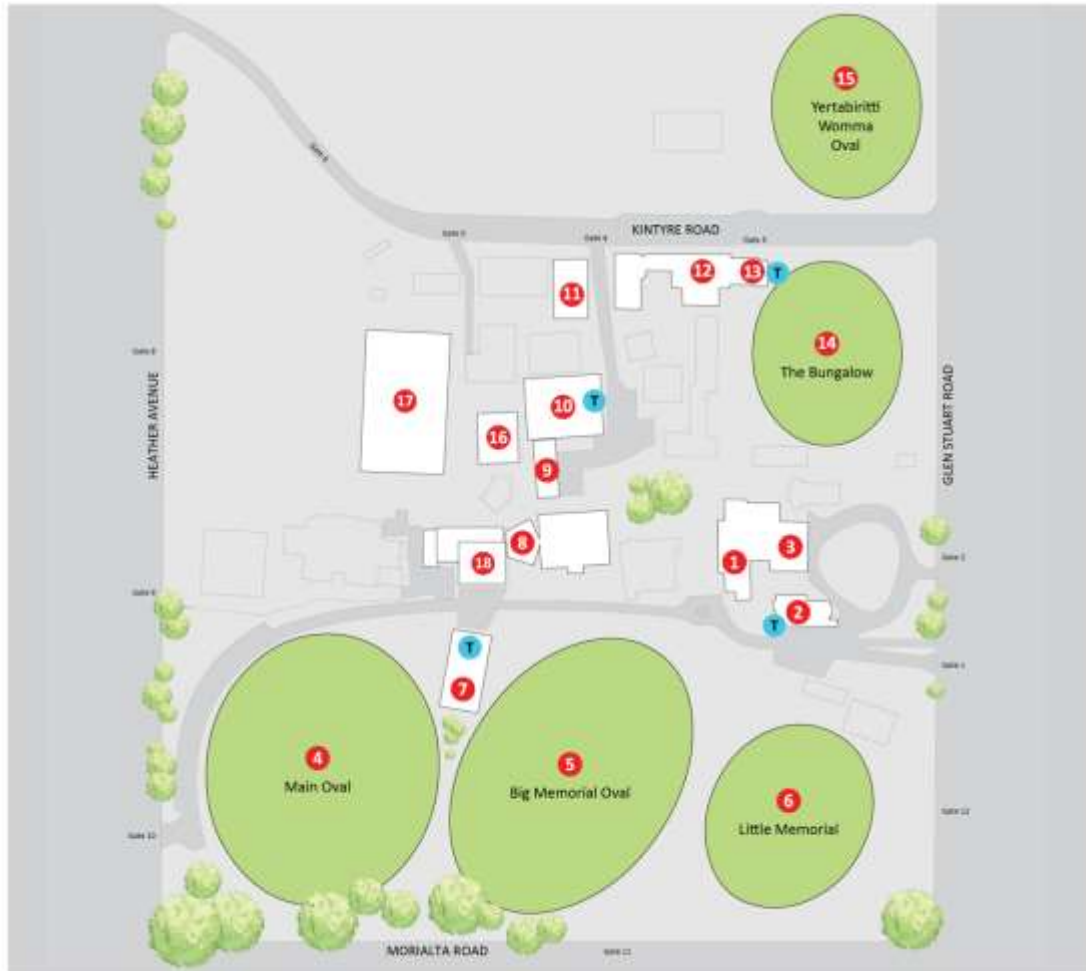

Winter Season 2021

FOOTBALL

DATE	TEAM	OPPONENT	VENUE	TIME
19/6	3 rd XVIII	SIC	Big Memorial Oval	12:30 p.m.
19/6	Year 10 A	PAC	Big Memorial Oval	10:30 a.m.
19/6	Year 10 B	TC	Main Oval	10:45 a.m.
19/6	Year 9 A	SIC	St Ignatius College – Bourke Oval	10:30 a.m.
19/6	Year 8 A	SC	Scotch College – Main Oval	8:45 a.m.
19/6	Year 7 A	SHC	Sacred Heart – Champagnat Oval	8:30 a.m.
19/6	Year 7 B	STMC	Main Oval	9:30 a.m.

SOCCER

DATE	TEAM	OPPONENT	VENUE	TIME
19/6	3 rd XI	CBC	Rostrevor College – Bungalow Oval	8:15 a.m.
19/6	Year 10 A	CBC	CBC – Adelaide City Juniors – Pitch 6	8:15 a.m.
19/6	Year 10 B	CAB	Rostrevor College – Bungalow Oval	9:45 a.m.
19/6	Year 9 Black (Mid A1)	TC	Trinity College – Backroad Oval – Pitch 1	8:15 a.m.
19/6	Year 9 Red (Mid B1)	TC	Trinity College – Backroad Oval – Pitch 1	9:45 a.m.
19/6	Year 8 Black (Int A2-2)	SPC	St Paul's College – West Pitch	9:45 a.m.
19/6	Year 8 Red (Int A2 -1)	CBC	Little Memorial Pitch 1	8:15 a.m.
19/6	Year 7 Black (7A)	TC	Trinity College – Library Pitch 2	8:15 a.m.
19/6	Year 7 Red (Mid C1)	TC	Trinity College – Library Pitch 2	9:45 a.m.

If there are any queries regarding this weeks' fixtures, please feel free to contact the details below:

Co-Curricular Fixtures & Map

Winter Season 2021

- 1 Reception
- 2 Mary Fountain Music
- 3 Rostrevor House
- 4 Main Oval
- 5 Big Memorial Oval
- 6 Little Memorial
- 7 Pavilion
- 8 Kelty Theatre
- 9 Clery Building
- 10 Purton Hall
- 11 Callan Hall
- 12 Junior/Primary
- 13 Junior Years Admin
- 14 The Bungalow
- 15 Yertabiritti Womma Oval
- 16 Pool
- 17 Tennis Courts
- 18 Handball Courts
- T Toilets

Winter Season 2021

AWAY VENUES + MAPS

Wednesday 16th June, 2021

West Beach Parks Football Centre
W Beach Road, West Beach 5204

Valo Football Centre – Parks
46 Cowan Street, Angle Park 5010

Norwood Oval
4 Woods Street Norwood