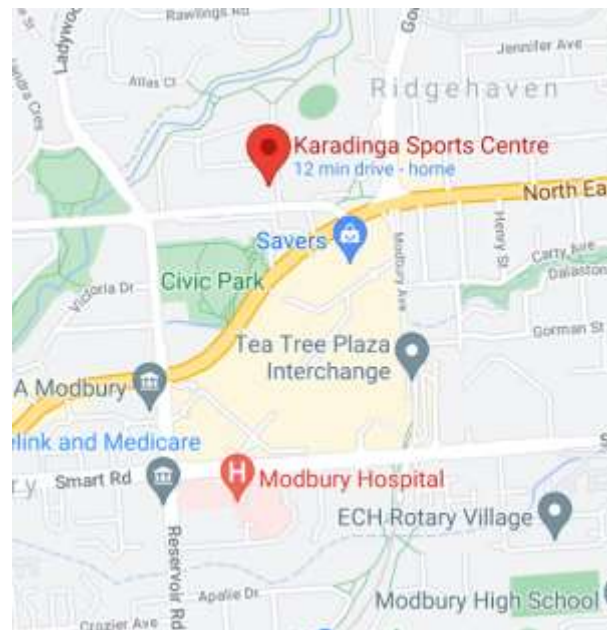

Karadinga Sports Centre –

576 Montague Road, Modbury North