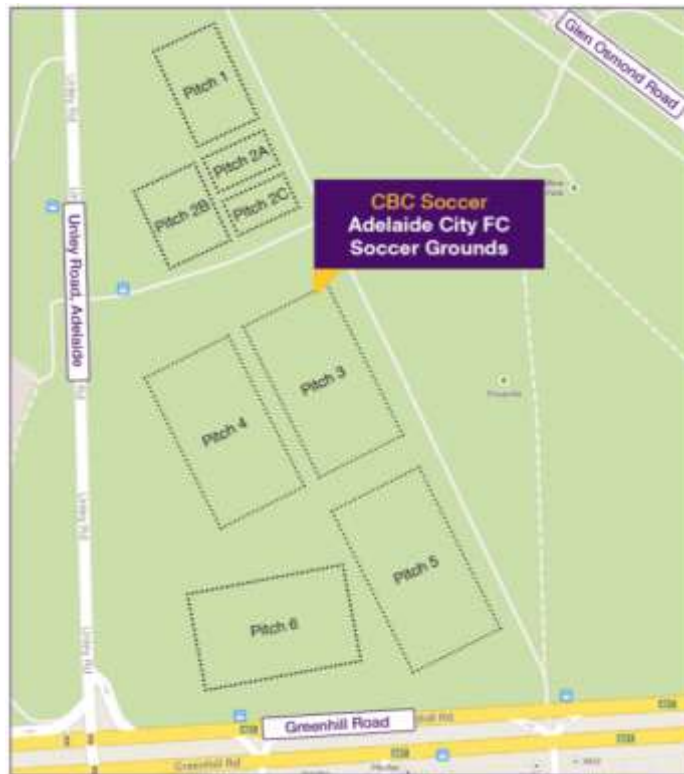

Co-Curricular Fixtures & Map

Winter Season 2021

Saturday 19th June, 2021

CBC Adelaide City Juniors – Pitch 6
Corner of Unley Rd & Greenhill Rd

St Paul's College – West Pitch

If there are any queries regarding this weeks' fixtures, please feel free to contact the details below:

Luke Manuel | Director Co-Curricular Programs | T: 8364 8214 | E: lmanuel@rosvor.sa.edu.au