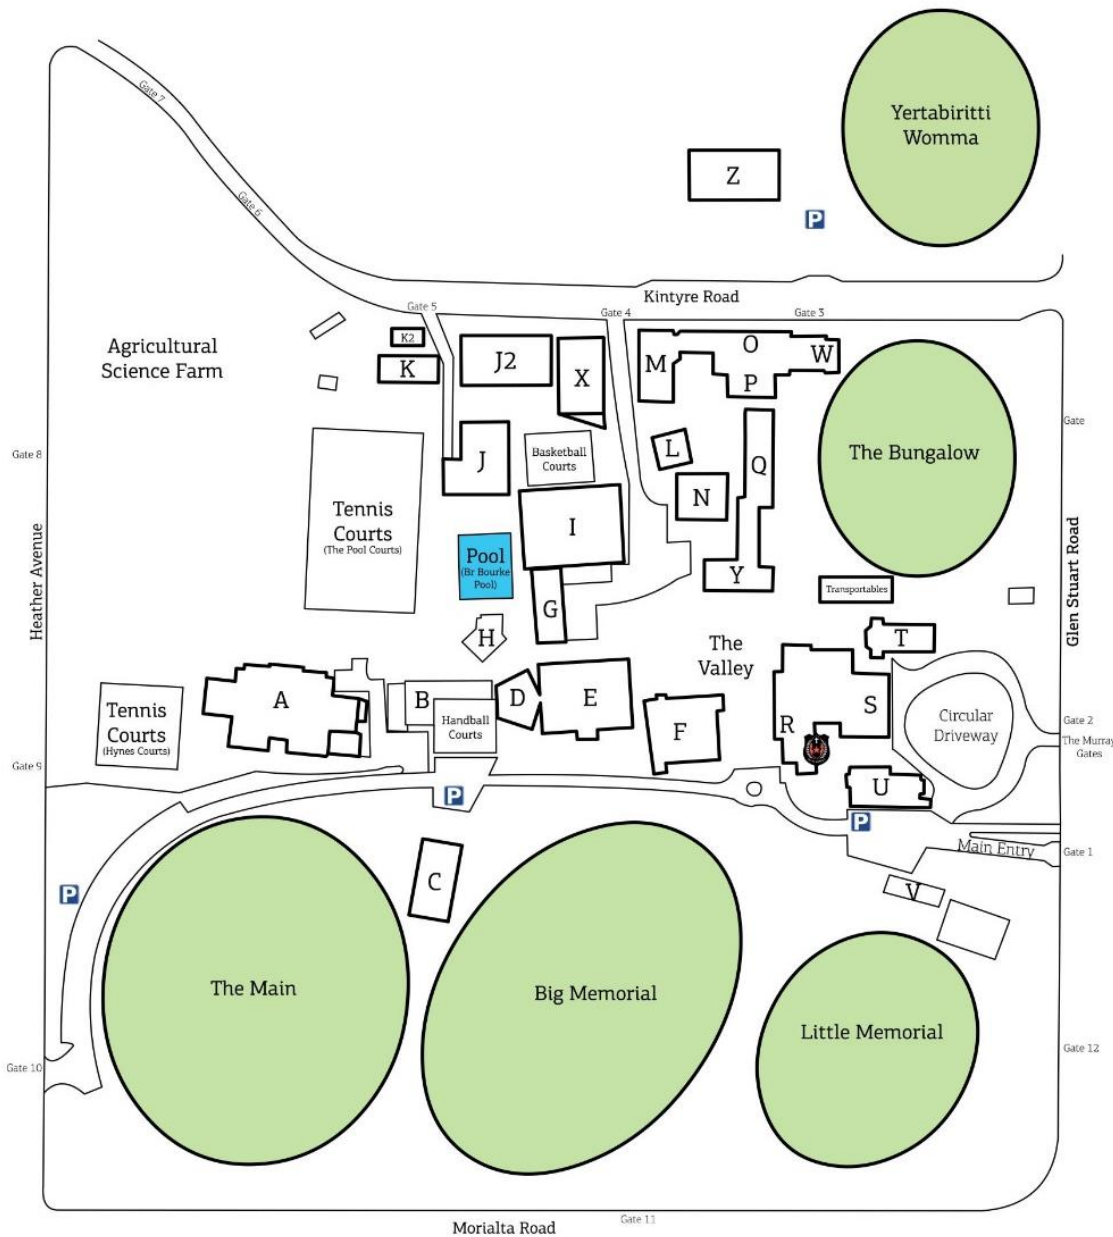

Rostrevor College Co-Curricular Fixtures & Map

Winter Season 2020 | Term 3 Week 8

Intercollegiate Round

WEDNESDAY 9th SEPTEMBER 2020

DATE	TEAM	OPPONENT	VENUE	TIME
9/9	BASKETBALL			
	First V	Sacred Heart	Lights Stadium	7:20 pm
	Open B	Sacred Heart	Lights Stadium	6:10 pm
	Middle A	Sacred Heart	Lights Stadium	5:00 pm
	SOCCER			
	First XI	Sacred Heart	Campbelltown City Soccer Club	3:15 pm
	Second XI	Sacred Heart	Campbelltown City Soccer Club	1:30 pm
9 A Black	Sacred Heart	Campbelltown City Soccer Club	1:30 pm	

**A CATHOLIC ALL BOYS' DAY & BOARDING
 COLLEGE IN THE EDMUND RICE TRADITION**
 Reception to Year 12

Rostrevor College Map + Venue Locations

**ALL VISITORS
 MUST REPORT
 TO RECEPTION**
 Business Hours:
 Monday to Friday
 8:15am to 4:30pm

Reception.....

- Agriculture K / K2
- Brickfield HouseL
- Callan Hall X
- Canteen Y
- ChapelT
- Clery Building G
- Duggan House A
- ELCZ
- Equity HubF
- Ideas Centre Q
- Grounds Shed V
- Gurr BuildingM
- Junior / Primary P / O
- Junior Years Admin W
- Kelty Theatre D
- Mackey MallE
- Maintenance Shed B
- Mogg BuildingN
- Mary Fountain Music U
- PavilionC
- Pool Change RoomsH
- Purton HallI
- Rice Building Q
- Rostrevor HouseS
- Science Discovery CtrJ2
- Student Services R
- Technology CentreJ
- Uniform Shop Y