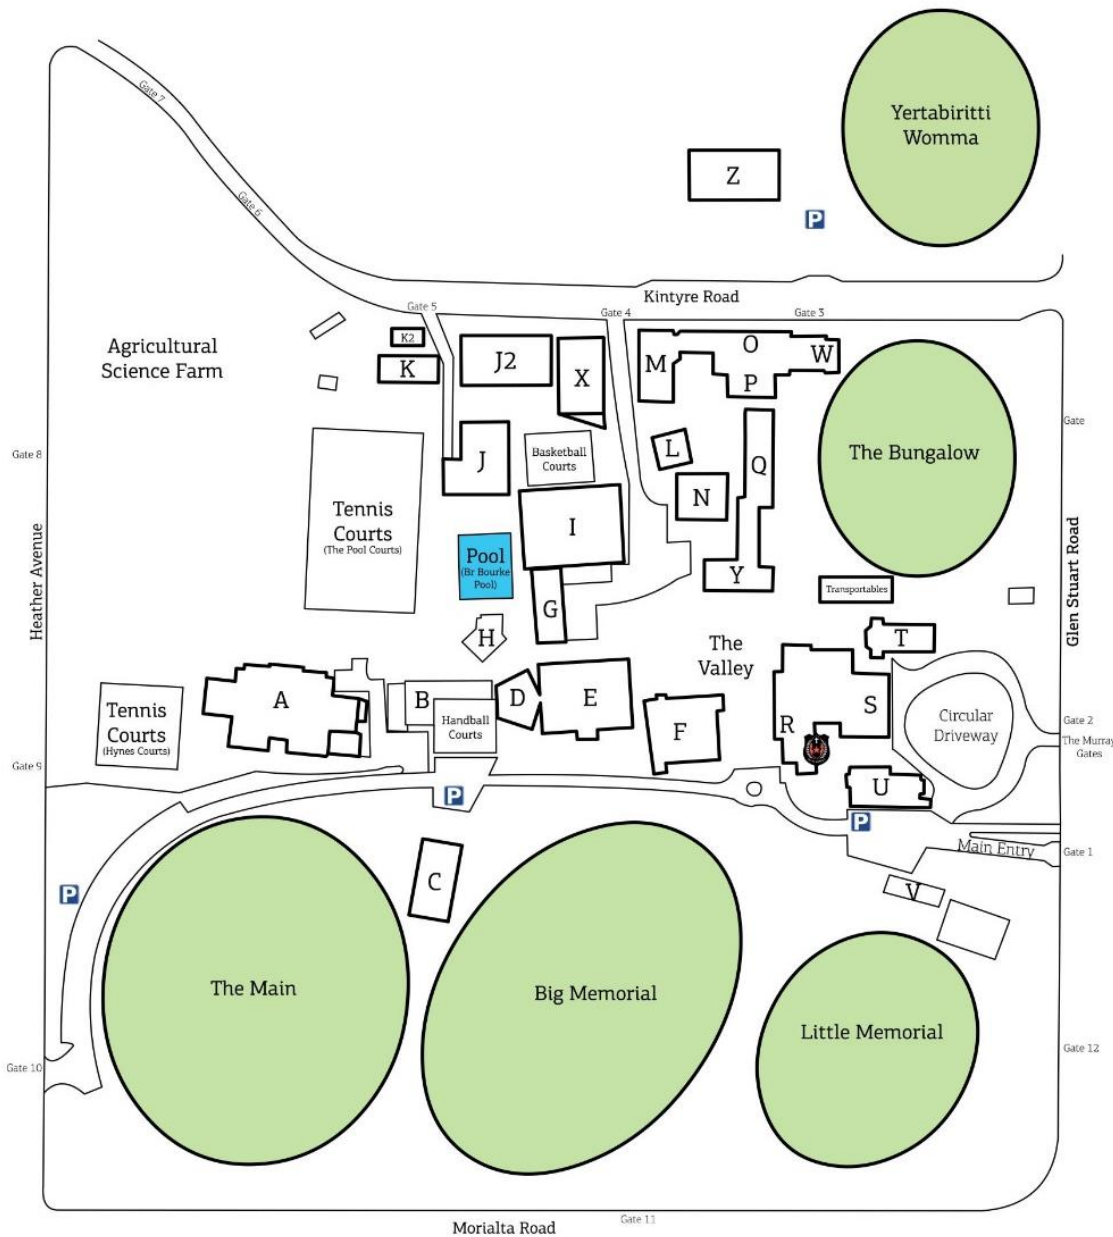

#### FRIDAY 11<sup>th</sup> SEPTEMBER 2020

DATE	TEAM	OPPONENT	VENUE	TIME
	<b>TABLE TENNIS</b>			
	Middle	Sacred Heart	Callan Hall	4.15 pm

**SATURDAY 12<sup>th</sup> SEPTEMBER 2020**

DATE	TEAM	OPPONENT	VENUE	TIME
12/9	<b>BASKETBALL</b>			
	Open C	Sacred Heart	Purton Hall	11:45 am
	Open D	Sacred Heart	Purton Hall	10:40 am
	Middle B	Sacred Heart	Purton Hall	9:35 am
	Middle C	Sacred Heart	Purton Hall	8:30 am
	<b>SOCCER</b>			
	Third XI	Sacred Heart	Little Mem 1	9:45 am
	10A	St Michael's	Bungalow	8:15 am
	10B	TBA	TBA	TBA
	9A Red	RC 8A Black	Little Mem 1	11:15 am
	9B	Sacred Heart	Bungalow	9:45 am
	8A Black	RC 9A Red	Little Mem 1	11:15 am
	8A Red	Sacred Heart	Little Mem 1	8:15 am
	7A	Sacred Heart	Little Mem 2	9:45 am
	7B	Sacred Heart	Little Mem 2	8.15 am
	<b>FOOTBALL</b>			
	First XVIII	Sacred Heart	Big Mem	2:15 am
	Second XVIII	Sacred Heart	Big Mem	12:30 pm
	Third XVIII	Sacred Heart	Main	12:30 pm
	10A	Sacred Heart	Big Mem	10:30 am
	9A	Sacred Heart	Big Mem	8:45 am
	9B	Sacred Heart	Womma	8:45 am
	8A	Sacred Heart	Main	10:45 am
	Primary A	Sacred Heart	Main	9:30 am
	Primary B	Sacred Heart	Main	8:15 am

# Rostrevor College Map + Venue Locations

**ALL VISITORS  
 MUST REPORT  
 TO RECEPTION**  
 Business Hours:  
 Monday to Friday  
 8:15am to 4:30pm

Reception.....

- Agriculture ..... K / K2
- Brickfield House ..... L
- Callan Hall ..... X
- Canteen ..... Y
- Chapel ..... T
- Clery Building ..... G
- Duggan House ..... A
- ELC ..... Z
- Equity Hub ..... F
- Ideas Centre ..... Q
- Grounds Shed ..... V
- Gurr Building ..... M
- Junior / Primary ..... P / O
- Junior Years Admin ..... W
- Kelty Theatre ..... D
- Mackey Mall ..... E
- Maintenance Shed ..... B
- Mogg Building ..... N
- Mary Fountain Music ..... U
- Pavilion ..... C
- Pool Change Rooms ..... H
- Purton Hall ..... I
- Rice Building ..... Q
- Rostrevor House ..... S
- Science Discovery Ctr ..... J2
- Student Services ..... R
- Technology Centre ..... J
- Uniform Shop ..... Y