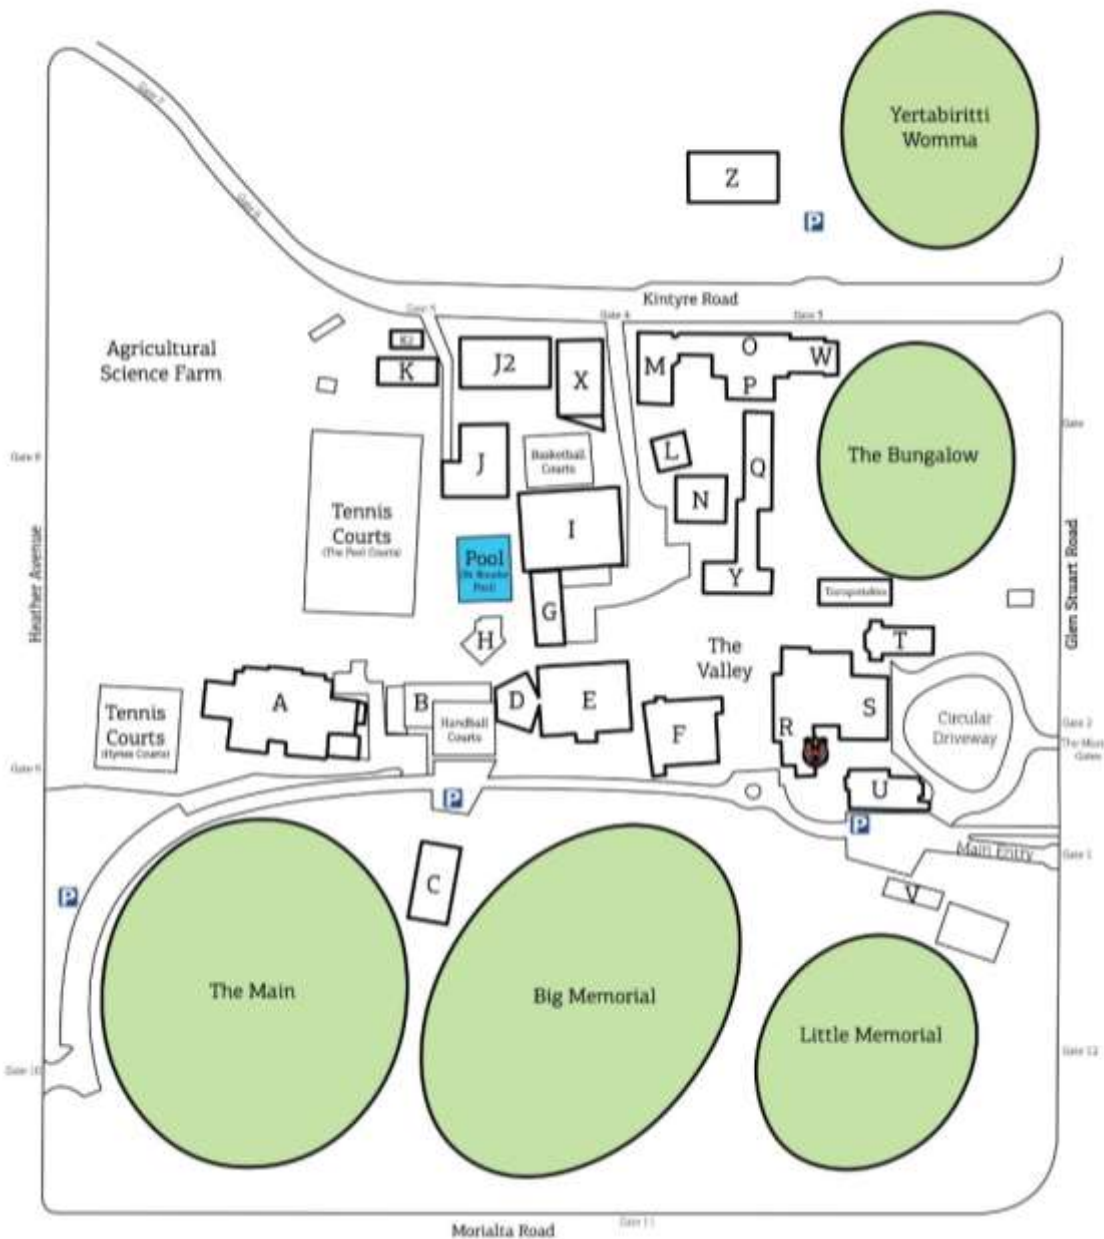

SATURDAY 29th FEBRUARY 2020

DATE	TEAM	OPPONENT	VENUE	TIME
29/2	CRICKET			
	Third XI	PAC	Main Oval	8:15 a.m.
	10 A	SPSC	Big Memorial Oval	8:15 a.m.
	9 A	AHS	Little Memorial Oval	8:15 a.m.
	TENNIS			
	Drive (Div 2)	NAZ	Pool Courts 1-3	8:00 a.m.
	Open B	SIC 2	Pool Courts 1-6	10:00 a.m.
Middle A	PAC	Pool Courts 4-6	8:00 a.m.	

A CATHOLIC ALL BOYS' DAY & BOARDING
COLLEGE IN THE EDMUND RICE TRADITION
 Reception to Year 12

Rostrevor College Map + Venue Locations

**ALL VISITORS
 MUST REPORT
 TO RECEPTION**
 Business Hours:
 Monday to Friday
 8:15am to 4:30pm

Reception.....

- Agriculture K / K2
- Brickfield House L
- Callan Hall X
- Canteen Y
- Chapel T
- Clery Building G
- Duggan House A
- ELC Z
- Equity Hub F
- Ideas Centre Q
- Grounds Shed V
- Gurr Building M
- Junior / Primary P / O
- Junior Years Admin W
- Kelty Theatre D
- Mackey Mall E
- Maintenance Shed B
- Mogg Building N
- Mary Fountain Music U
- Pavilion C
- Pool Change Rooms H
- Purton Hall I
- Rice Building Q
- Rostrevor House S
- Science Discovery Ctr J2
- Student Services R
- Technology Centre J
- Uniform Shop Y

A CATHOLIC ALL BOYS' DAY & BOARDING
COLLEGE IN THE EDMUND RICE TRADITION
Reception to Year 12

Walkerville Lawn Tennis Club

Address: Corner Stephen Terrace & Creswell Ct, Gilberton 5081