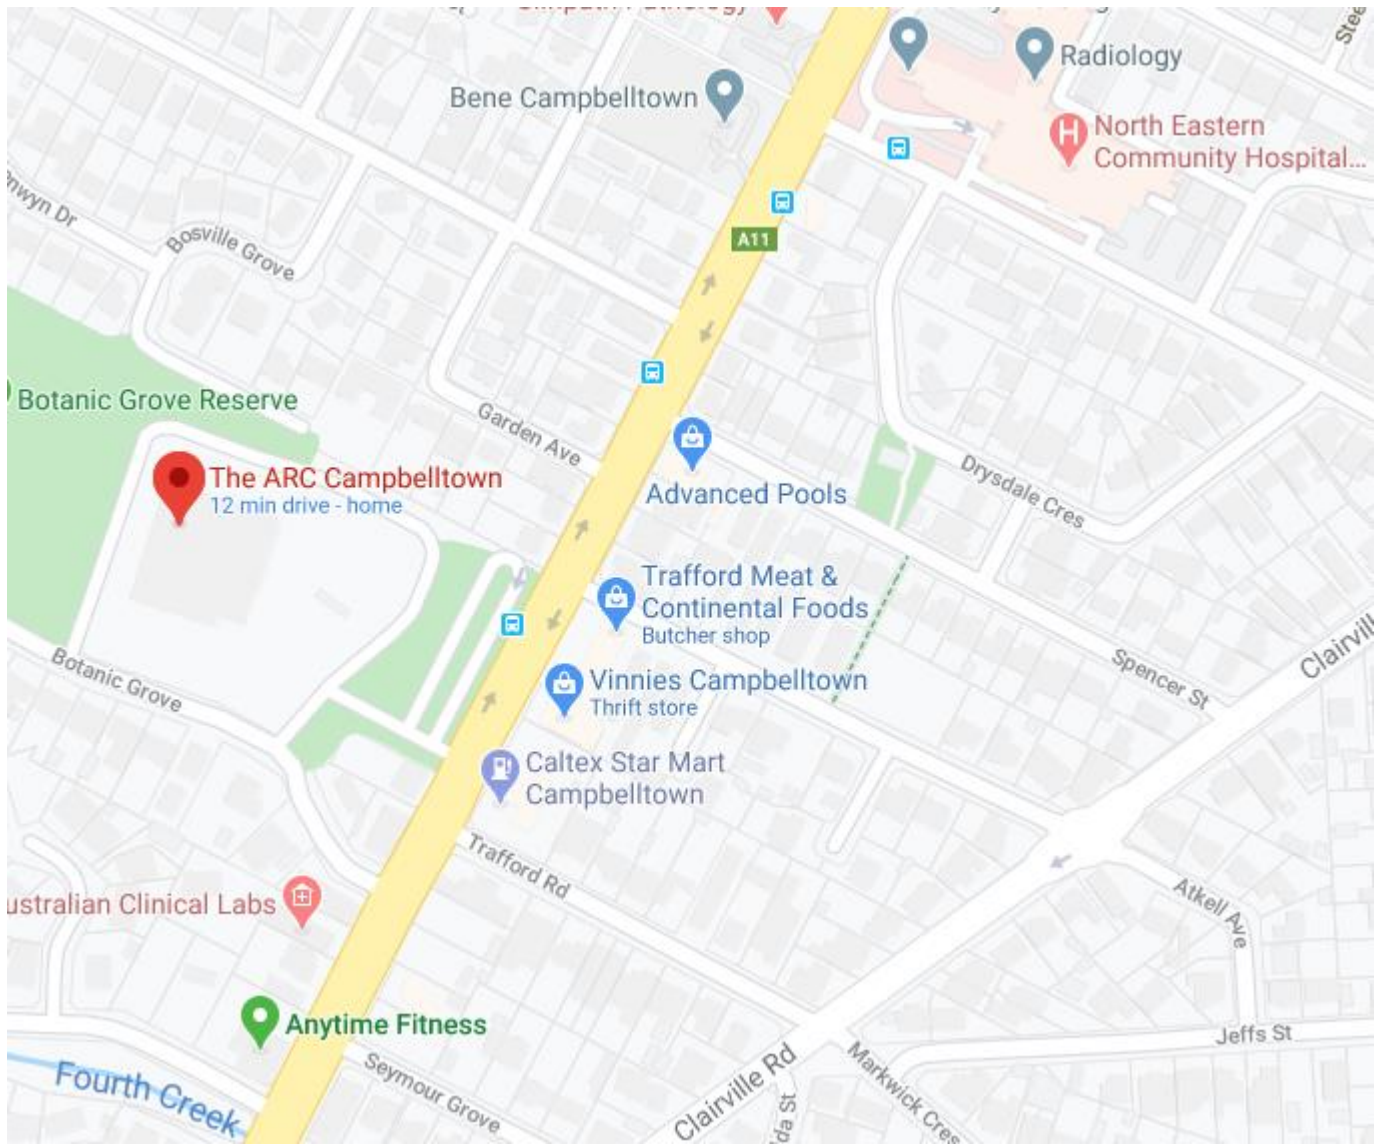

Please ensure the **venue** and **start time** are acknowledged, as they may vary from Scheduling on SAAS website, Sports TG, My Cricket etc

If there are any queries regarding this week's fixtures, please call:

Luke Manuel or Donna Douglas on 8364821