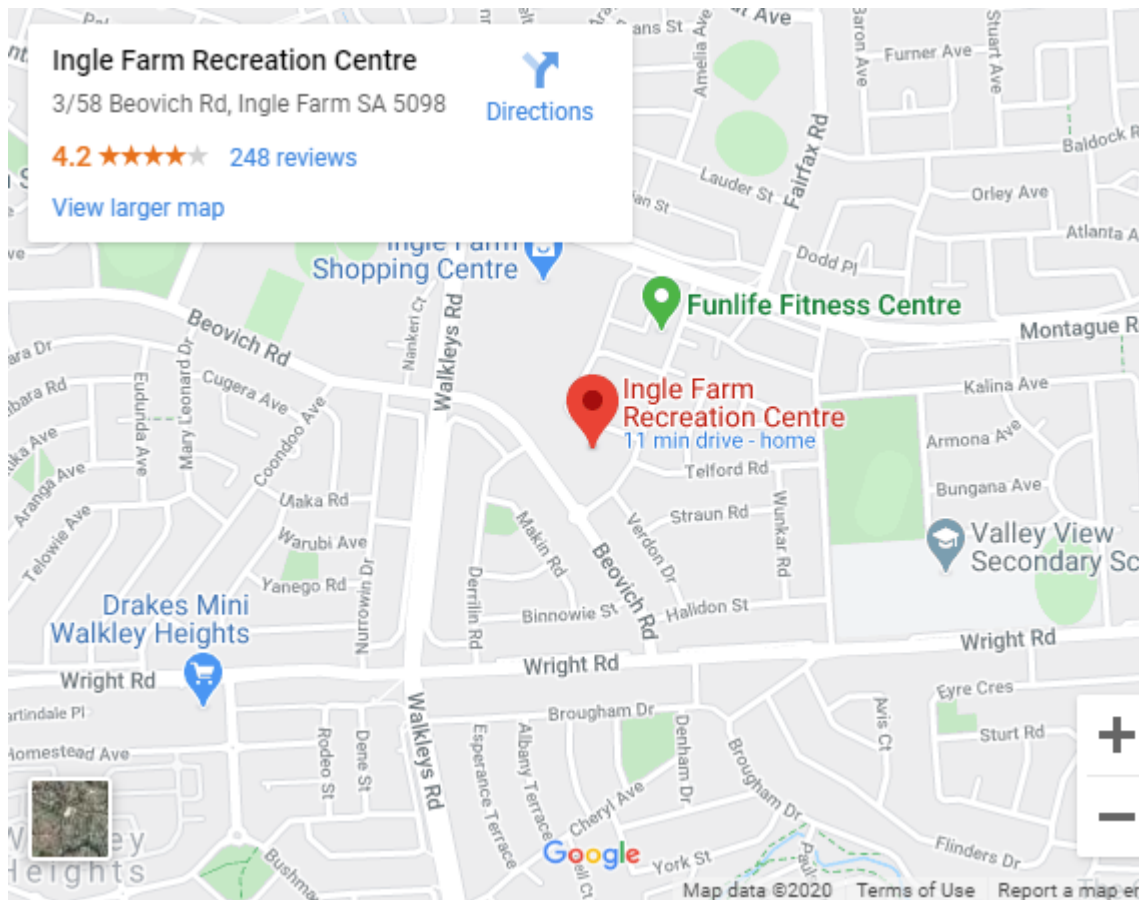

ROSTREVOR
COLLEGE

67-91 Glen Stuart Road, Woodforde, SA 5072
T +61 8 8364 8200 **F** +61 8 8364 8396
E roscoll@rostrevor.sa.edu.au **W** www.rostrevor.sa.edu.au

Rostrevor College (est. 1923)
ABN 63 001 070 495

A CATHOLIC ALL BOYS' DAY & BOARDING
COLLEGE IN THE EDMUND RICE TRADITION
Reception to Year 12

Rostrevor College Co-Curricular Fixtures & Map

Winter Season 2020 – Term 3 Week 7

Friday 4th September 2020

	TEAM	OPPONENT	VENUE	TIME
14/8	SQUASH			
	Open	A v SIC	Ingle Farm Rec Centre	4.00pm
	Year 10	H v SIC	Ingle Farm Rec Centre	4.00pm
	Year 8	Heritage	Forfeit – School Closure