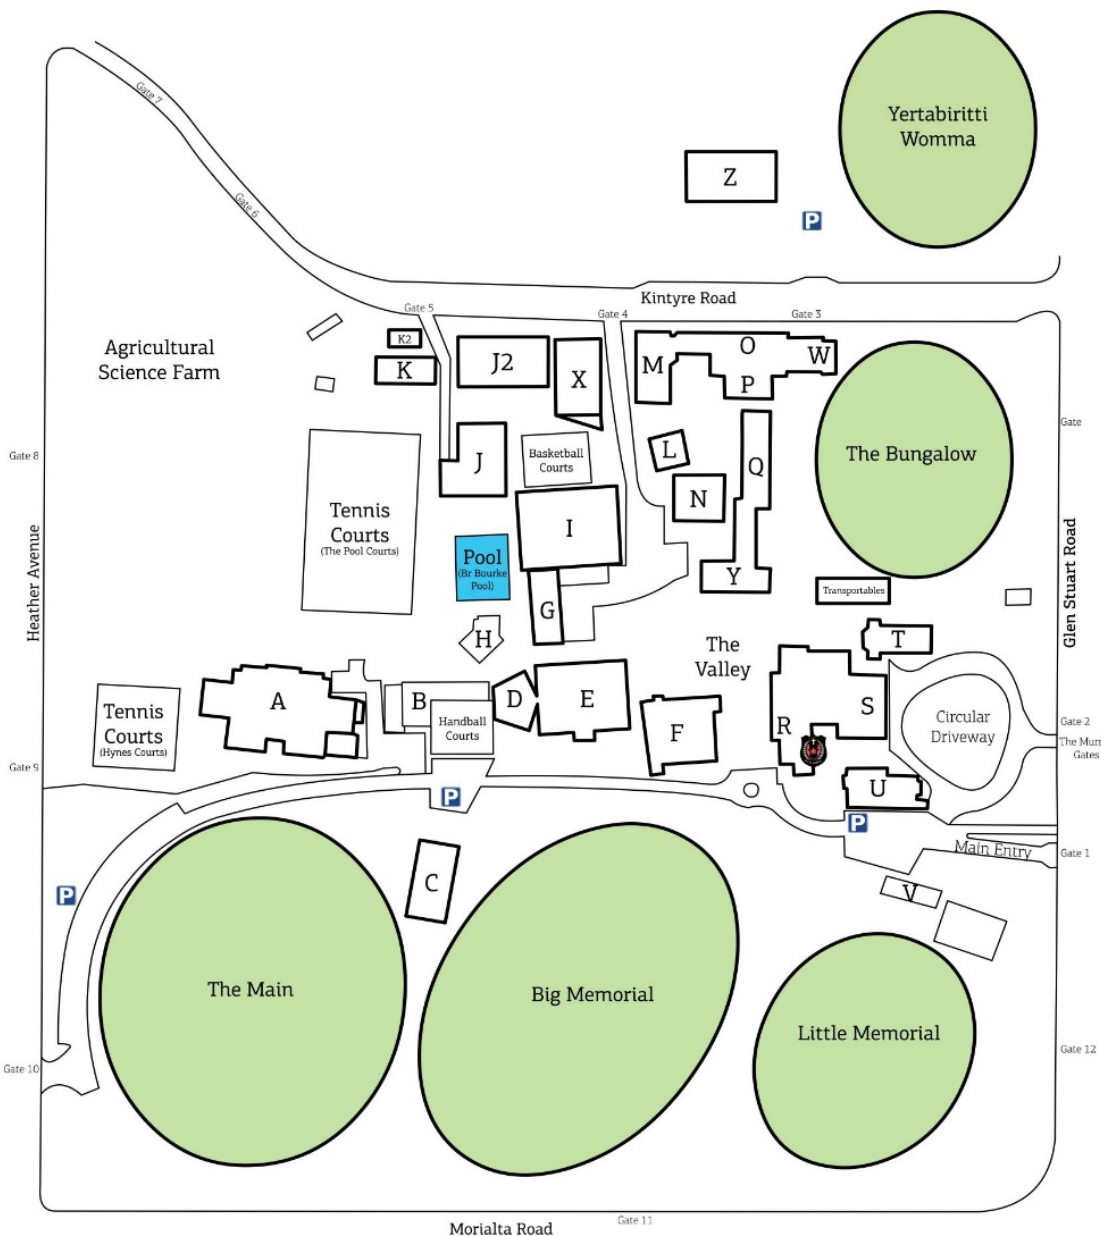

A CATHOLIC ALL BOYS' DAY & BOARDING
COLLEGE IN THE EDMUND RICE TRADITION
 Reception to Year 12

Rostrevor College Co-Curricular Map – Term 1 Week 9

Friday 29th March 2019

Team	Opponent	Venue	Time
Cricket			
Year 4	Linden Park	Bungalow Oval	4:30pm

ALL VISITORS MUST REPORT TO RECEPTION

Business Hours:
 Monday to Friday
 8:15am to 4:30pm

Reception.....

- Agriculture K / K2
- Brickfield House L
- Callan Hall X
- Canteen Y
- Chapel T
- Clery Building G
- Duggan House A
- ELC Z
- Equity Hub F
- Ideas Centre Q
- Grounds Shed V
- Gurr Building M
- Junior / Primary P / O
- Junior Years Admin W
- Kelty Theatre D
- Mackey Mall E
- Maintenance Shed B
- Mogg Building N
- Mary Fountain Music U
- Pavilion C
- Pool Change Rooms H
- Purton Hall I
- Rice Building Q
- Rostrevor House S
- Science Discovery Ctr J2
- Student Services R
- Technology Centre J
- Uniform Shop Y