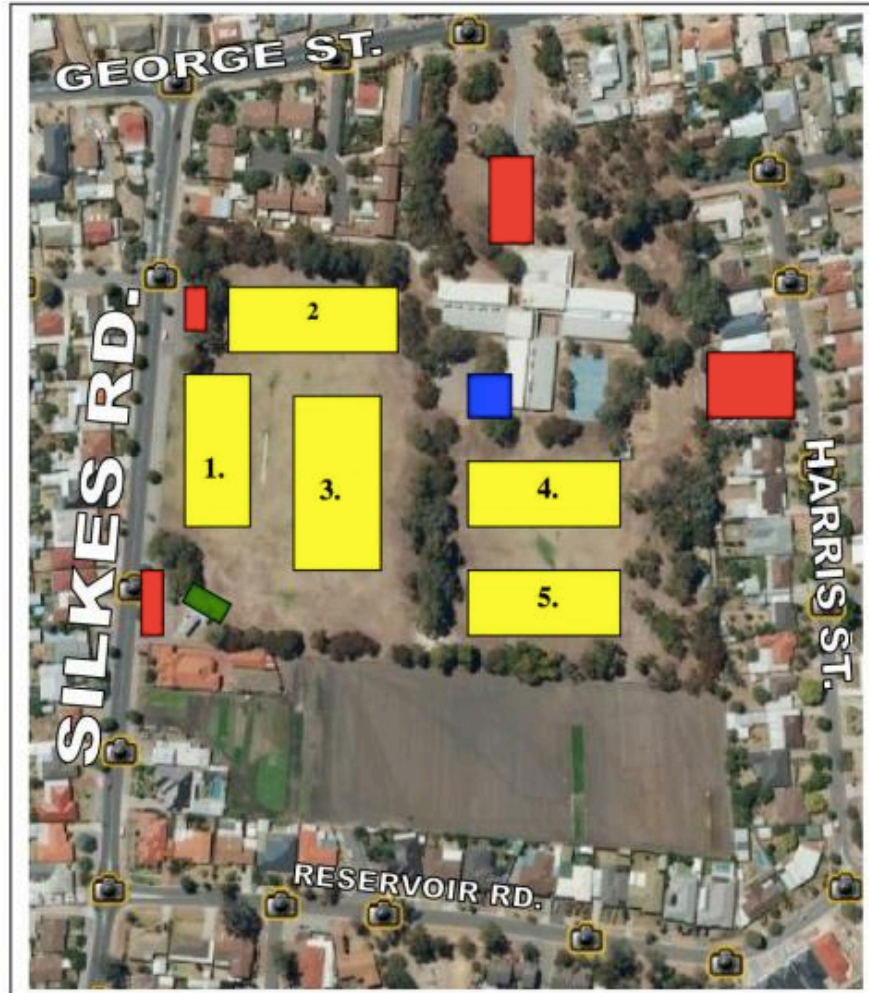

Year 5 Soccer Map – Term 2 & 3, 2021

Paradise Primary School

Ground Supervisors: Robert Goodall and Gabby Vistoli
Contact Number: 0413 937 588 and 0418 898 041

Kick Off Times

Game 1 .. 8.30am (Must put goal nets up)
Game 2 .. 9.25am
Game 3 .. 10.20am
Game 4 .. 11:15am (Remove & Return Nets.)

Paradise Primary School 94 off street car parks

Age group: 11yr & 12yr

How to get there:

Silkes Rd: off Gorge Rd Campbelltown (Opposite Wakky Warehouse)
Harris St: off Silkes Rd, Reservoir Rd, Harris St
George St: off Lower North/East Rd at Paradise Motors Mazda