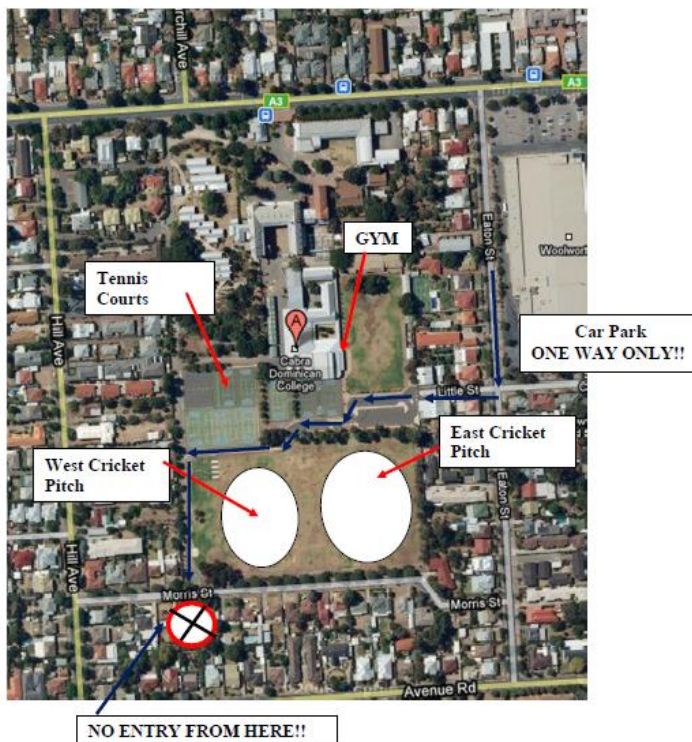

Rostrevor College Co-Curricular Fixtures & Map

Summer Season 2020 – Term 1 Week 5

DATE	TEAM	OPPONENT	VENUE	TIME
	CRICKET			
29/2	9B	Nazareth	Cabra Dominican College – West Oval	8.15am

225 Cross Road, CUMBERLAND PARK, SA

One way entry to the college grounds from Little Street only.

Please ensure the **venue** and **start time** are acknowledged, as they may vary from Scheduling on SAAS website, Sports TG, My Cricket etc