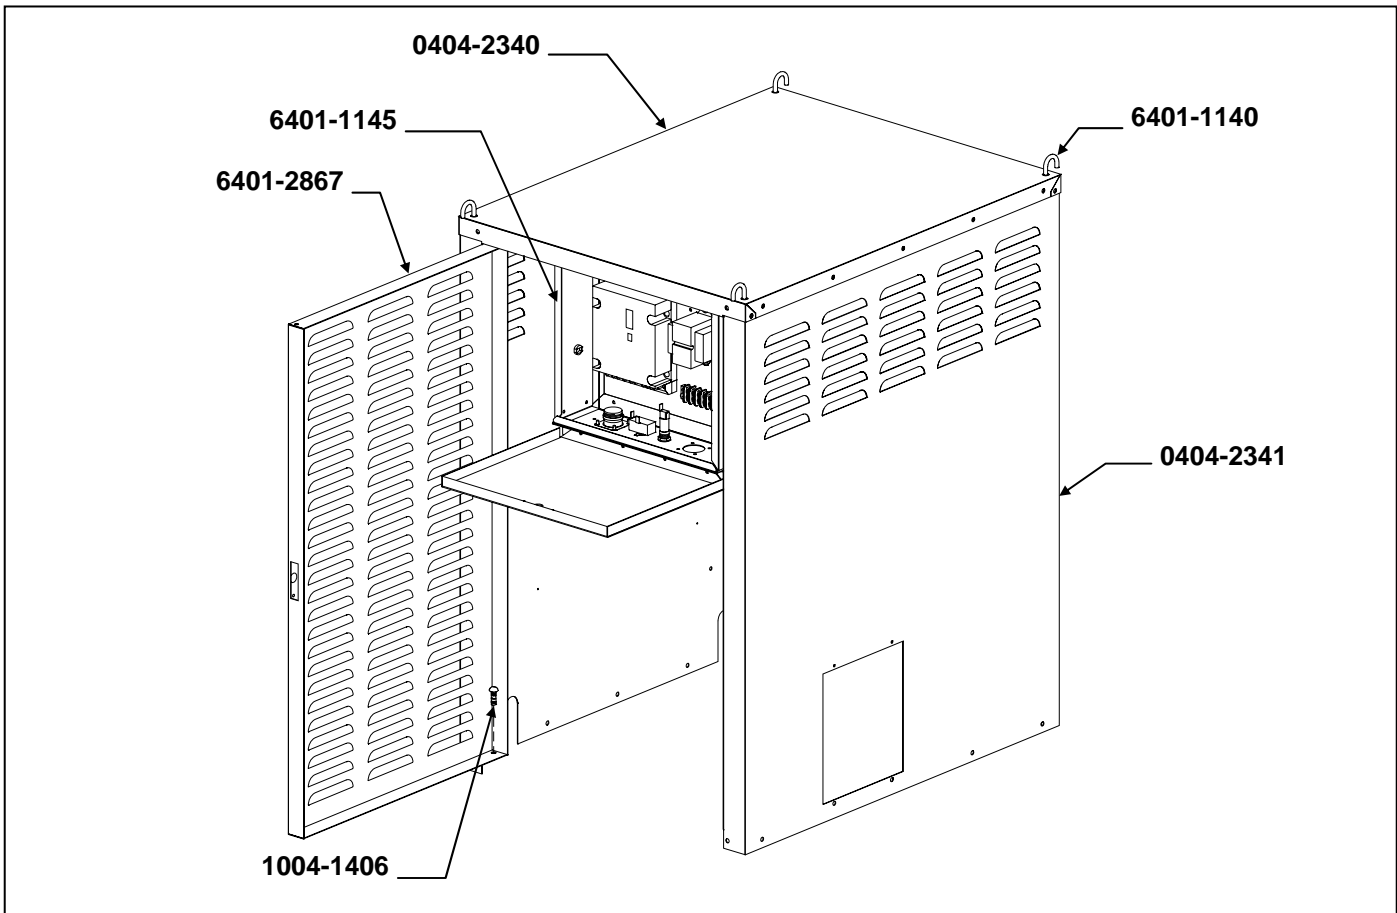

12. Parts & Assemblies

PARTS LIST

When Ordering Service Parts, Please Reference Model Number And Gas Type.

Ref. Number	Description	Ref. Number	Description
3005-0107	High Limit Thermo-Disc 160°C (320°F)	3001-2862	Toggle Switch
1007-1614	¼ Strain Relief	6404-2867	Door Assembly
1903-2688	Lg Heater Wiring Harness 230V, 50/60 Hz	3016-3076	Motor, 1/3 Hp, 230v
6401-1147	Galvanized Control Plate, 230v, 50/60 Hz	0408-4492	Mounting Bracket
3002-5001	24V Igniter Used For 230v, 50/60 Hz	3001-6003	Push Button Switch
3003-5010	1.25 Flame Sense Probe	3591-2258	Control Module
1041-3066	¼ x 4-½ Pipe Nipple	0409-4537	CE Heater BSPP Adapter
1009-1500	½ x ½ Brass Ball Valve		
1041-1488	½ Close Pipe Nipple		
1021-1496	½ Pipe Plug		
1041-1491	½ x 2 Pipe Nipple		
3001-2862	Single-Pole Throw (On/Off)		
3001-1740	Sail Switch		
0404-4486	Outlet Finger Guard		
0409-3001	Orifice, Butane/Propane		
0409-3002	Orifice, Propane		
0409-3006	Orifice, Natural Gas		
0404-2358	Cord Connector Support		
0404-2344	Panel Cabinet Bottom		
0408-1131	Motor Mount		
6401-1318	Blower Wheel		
6401-2879	Blower Housing		
0408-1315	Baffle Inlet		
6401-1145	Enclosure For Control Plate		
0404-2340	Cabinet Top Panel		
0404-2341	Cabinet Front Panel		