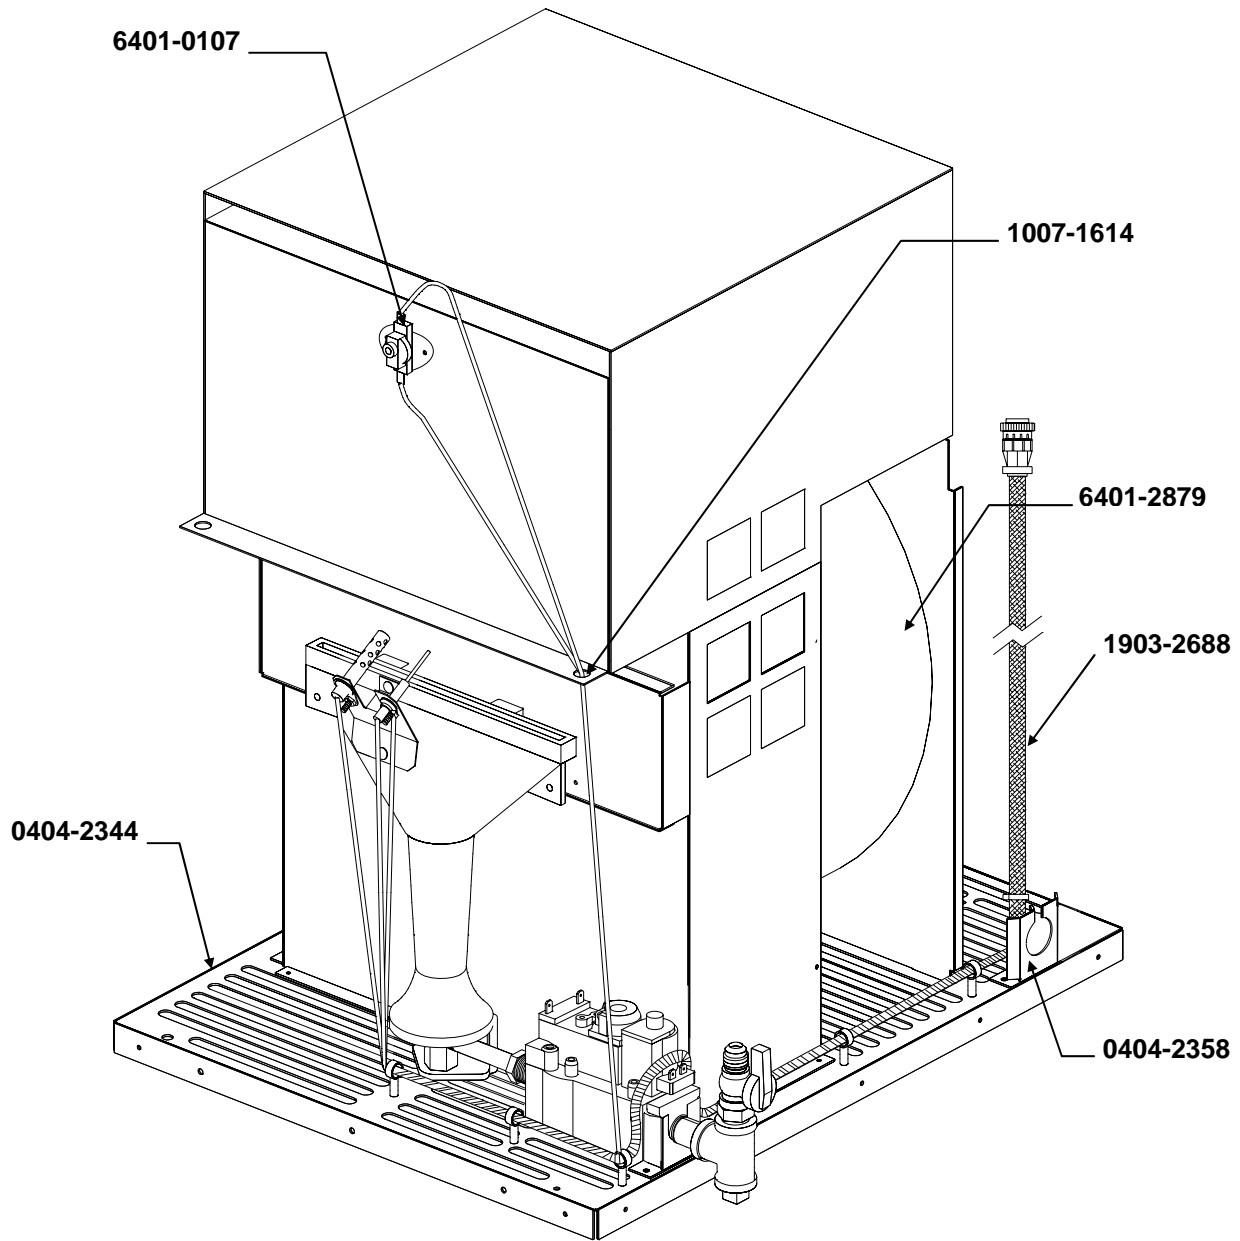

12. Parts & Assemblies

PARTS LIST

When Ordering Service Parts, Please Reference Model Number And Gas Type.

Ref. Number	Description	Ref. Number	Description
3005-0107	High Limit Thermo-Disc 160°C (320°F)	3001-2862	Toggle Switch
1007-1614	¼ Strain Relief	6404-2867	Door Assembly
1903-2688	Lg Heater Wiring Harness 230V, 50/60 Hz	3016-3076	Motor, 1/3 Hp, 230v
6401-1147	Galvanized Control Plate, 230v, 50/60 Hz	0408-4492	Mounting Bracket
3002-5001	24V Igniter Used For 230v, 50/60 Hz	3001-6003	Push Button Switch
3003-5010	1.25 Flame Sense Probe	3591-2258	Control Module
1041-3066	¼ x 4-½ Pipe Nipple	0409-4537	CE Heater BSPP Adapter
1009-1500	½ x ½ Brass Ball Valve		
1041-1488	½ Close Pipe Nipple		
1021-1496	½ Pipe Plug		
1041-1491	½ x 2 Pipe Nipple		
3001-2862	Single-Pole Throw (On/Off)		
3001-1740	Sail Switch		
0404-4486	Outlet Finger Guard		
0409-3001	Orifice, Butane/Propane		
0409-3002	Orifice, Propane		
0409-3006	Orifice, Natural Gas		
0404-2358	Cord Connector Support		
0404-2344	Panel Cabinet Bottom		
0408-1131	Motor Mount		
6401-1318	Blower Wheel		
6401-2879	Blower Housing		
0408-1315	Baffle Inlet		
6401-1145	Enclosure For Control Plate		
0404-2340	Cabinet Top Panel		
0404-2341	Cabinet Front Panel		