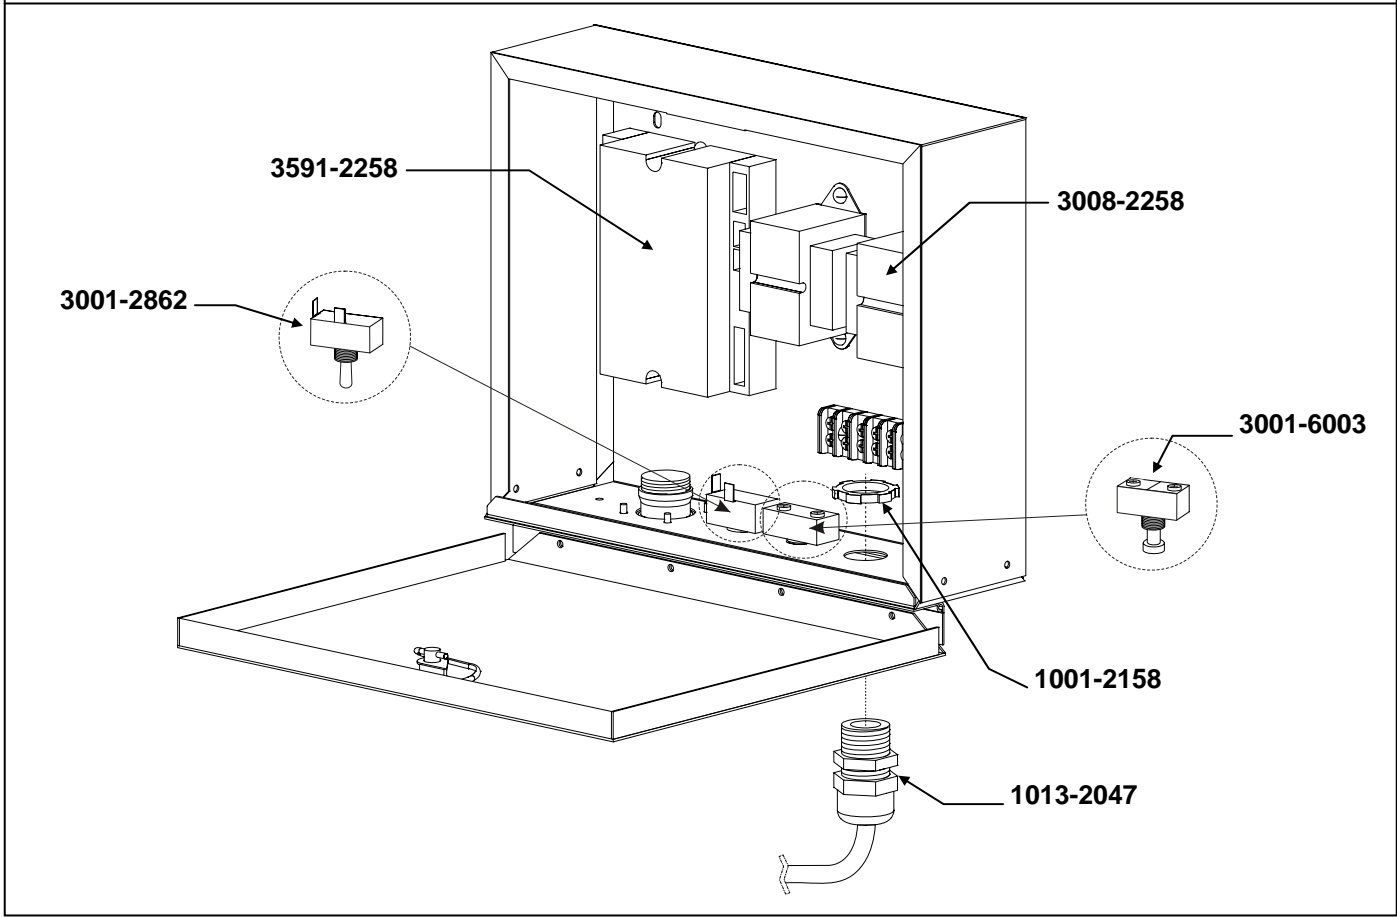

12. Parts & Assemblies

PARTS LIST

When Ordering Service Parts, Please Reference Model Number And Gas Type.

Ref. Number	Description	Ref. Number	Description
3005-0107	High Limit Thermo-Disc 160°C (320°F)	3001-2862	Toggle Switch
1007-1614	¼ Strain Relief	6404-2867	Door Assembly
1903-2688	Lg Heater Wiring Harness 230V, 50/60 Hz	3016-3076	Motor, 1/3 Hp, 230v
6401-1147	Galvanized Control Plate, 230v, 50/60 Hz	0408-4492	Mounting Bracket
3002-5001	24V Igniter Used For 230v, 50/60 Hz	3001-6003	Push Button Switch
3003-5010	1.25 Flame Sense Probe	3591-2258	Control Module
1041-3066	¼ x 4-½ Pipe Nipple	0409-4537	CE Heater BSPP Adapter
1009-1500	½ x ½ Brass Ball Valve		
1041-1488	½ Close Pipe Nipple		
1021-1496	½ Pipe Plug		
1041-1491	½ x 2 Pipe Nipple		
3001-2862	Single-Pole Throw (On/Off)		
3001-1740	Sail Switch		
0404-4486	Outlet Finger Guard		
0409-3001	Orifice, Butane/Propane		
0409-3002	Orifice, Propane		
0409-3006	Orifice, Natural Gas		
0404-2358	Cord Connector Support		
0404-2344	Panel Cabinet Bottom		
0408-1131	Motor Mount		
6401-1318	Blower Wheel		
6401-2879	Blower Housing		
0408-1315	Baffle Inlet		
6401-1145	Enclosure For Control Plate		
0404-2340	Cabinet Top Panel		
0404-2341	Cabinet Front Panel		