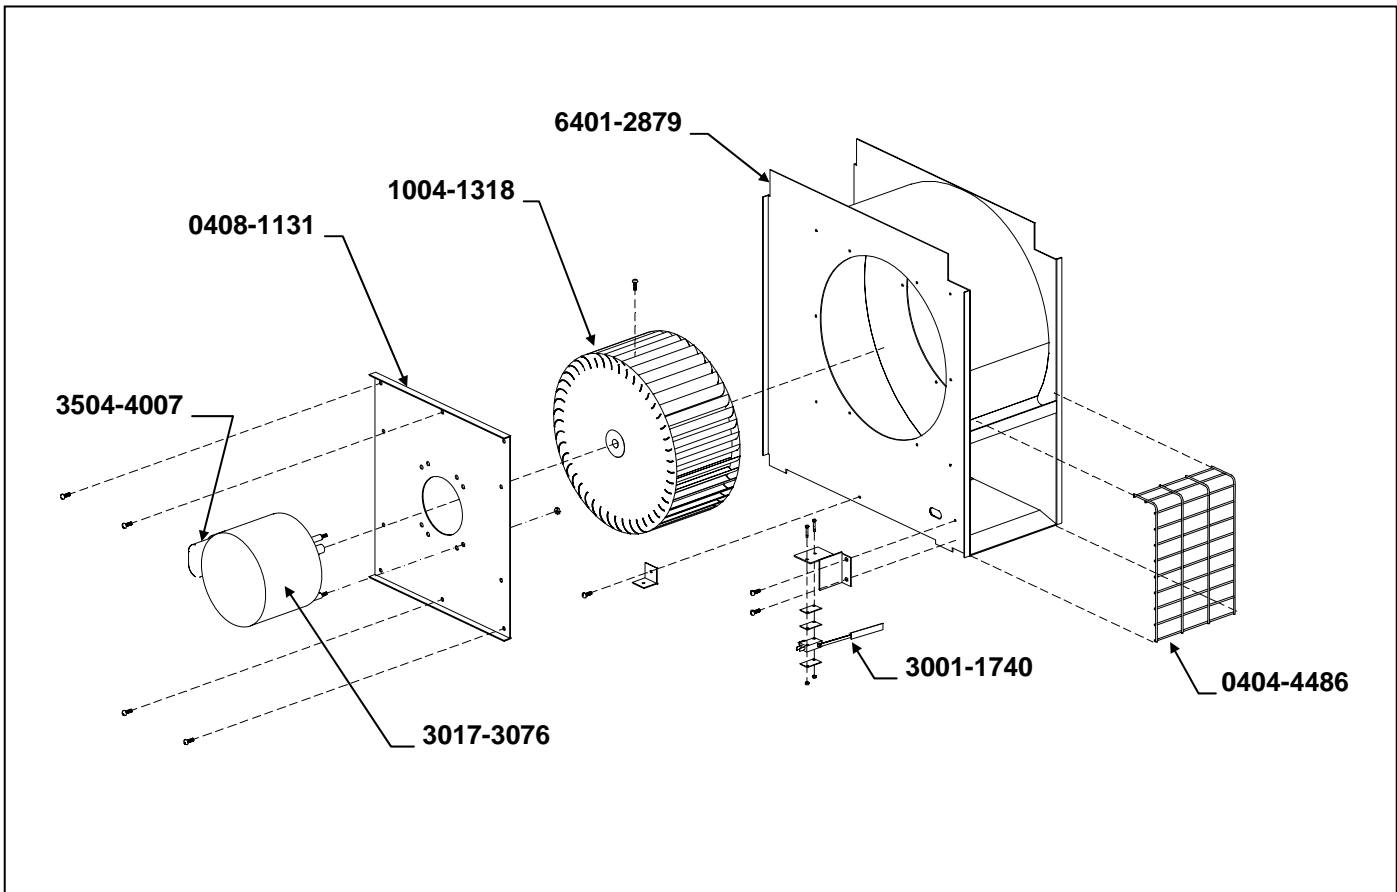

12. Parts & Assemblies

PARTS LIST

When Ordering Service Parts, Please Reference Model Number And Gas Type.

Ref. Number	Description	Ref. Number	Description
3005-0107	High Limit Thermo-Disc 160°C (320°F)	3001-2862	Toggle Switch
1007-1614	¼ Strain Relief	6404-2867	Door Assembly
1903-2688	Lg Heater Wiring Harness 230V, 50/60 Hz	3016-3076	Motor, 1/3 Hp, 230v
6401-1147	Galvanized Control Plate, 230v, 50/60 Hz	0408-4492	Mounting Bracket
3002-5001	24V Igniter Used For 230v, 50/60 Hz	3001-6003	Push Button Switch
3003-5010	1.25 Flame Sense Probe	3591-2258	Control Module
1041-3066	¼ x 4-½ Pipe Nipple	0409-4537	CE Heater BSPP Adapter
1009-1500	½ x ½ Brass Ball Valve		
1041-1488	½ Close Pipe Nipple		
1021-1496	½ Pipe Plug		
1041-1491	½ x 2 Pipe Nipple		
3001-2862	Single-Pole Throw (On/Off)		
3001-1740	Sail Switch		
0404-4486	Outlet Finger Guard		
0409-3001	Orifice, Butane/Propane		
0409-3002	Orifice, Propane		
0409-3006	Orifice, Natural Gas		
0404-2358	Cord Connector Support		
0404-2344	Panel Cabinet Bottom		
0408-1131	Motor Mount		
6401-1318	Blower Wheel		
6401-2879	Blower Housing		
0408-1315	Baffle Inlet		
6401-1145	Enclosure For Control Plate		
0404-2340	Cabinet Top Panel		
0404-2341	Cabinet Front Panel		