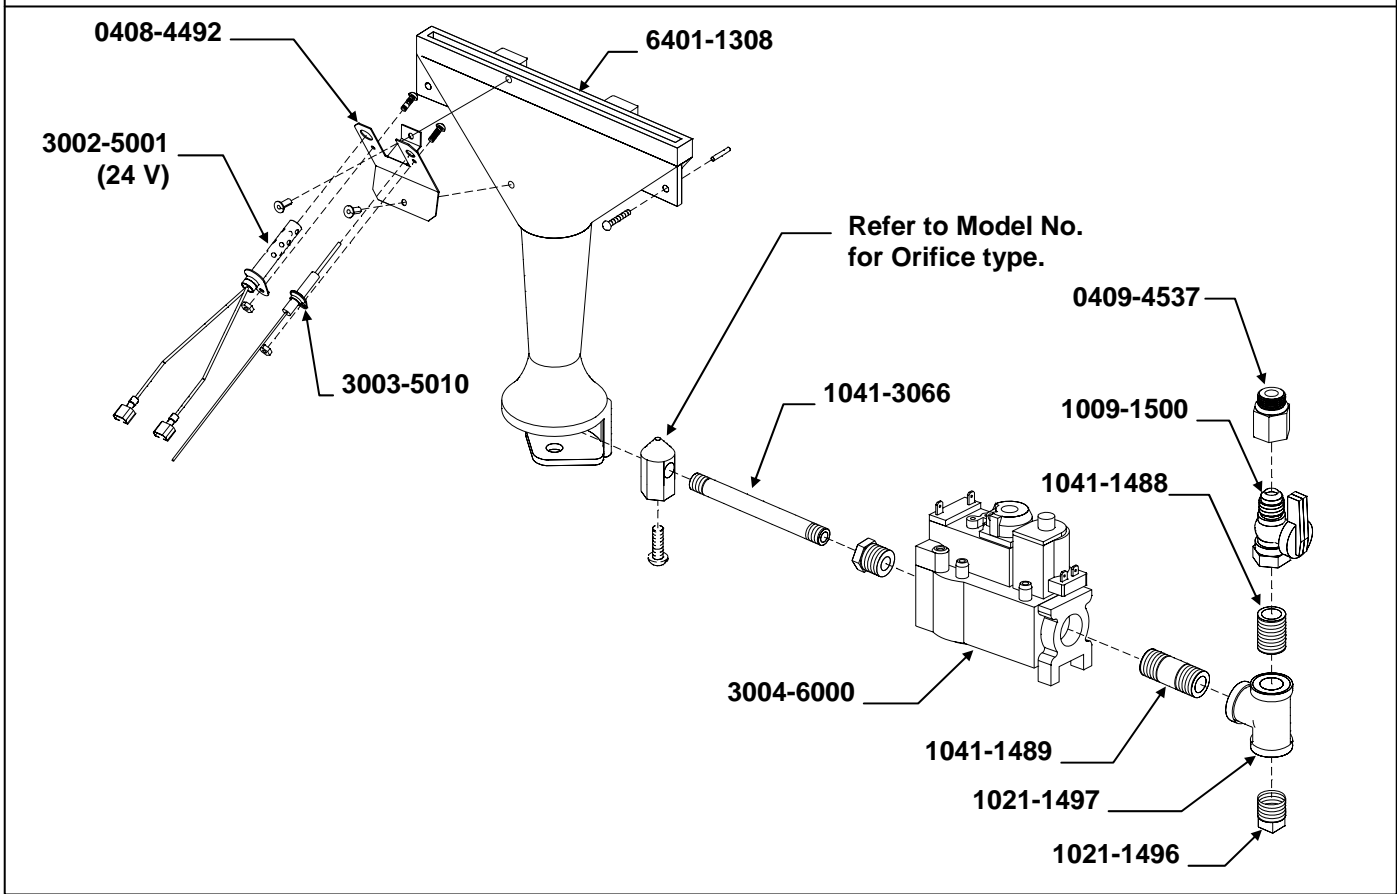

12. Parts & Assemblies

PARTS LIST

When Ordering Service Parts, Please Reference Model Number And Gas Type.

Ref. Number	Description	Ref. Number	Description
3005-0107	High Limit Thermo-Disc 160°C (320°F)	3001-2862	Toggle Switch
1007-1614	¼ Strain Relief	6404-2867	Door Assembly
1903-2688	Lg Heater Wiring Harness 230V, 50/60 Hz	3016-3076	Motor, 1/3 Hp, 230v
6401-1147	Galvanized Control Plate, 230v, 50/60 Hz	0408-4492	Mounting Bracket
3002-5001	24V Igniter Used For 230v, 50/60 Hz	3001-6003	Push Button Switch
3003-5010	1.25 Flame Sense Probe	3591-2258	Control Module
1041-3066	¼ x 4-½ Pipe Nipple	0409-4537	CE Heater BSPP Adapter
1009-1500	½ x ½ Brass Ball Valve		
1041-1488	½ Close Pipe Nipple		
1021-1496	½ Pipe Plug		
1041-1491	½ x 2 Pipe Nipple		
3001-2862	Single-Pole Throw (On/Off)		
3001-1740	Sail Switch		
0404-4486	Outlet Finger Guard		
0409-3001	Orifice, Butane/Propane		
0409-3002	Orifice, Propane		
0409-3006	Orifice, Natural Gas		
0404-2358	Cord Connector Support		
0404-2344	Panel Cabinet Bottom		
0408-1131	Motor Mount		
6401-1318	Blower Wheel		
6401-2879	Blower Housing		
0408-1315	Baffle Inlet		
6401-1145	Enclosure For Control Plate		
0404-2340	Cabinet Top Panel		
0404-2341	Cabinet Front Panel		