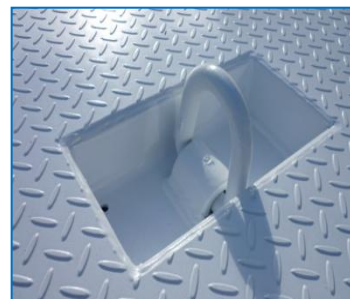

EXTRA SPARE WHEEL CARRIER

(Please note: one spare wheel carrier is included as standard)

UNDER DECK

ON TOP OF DECK

SPARE WHEEL

(10 Stud, Spider Rims, Chrome or Alloy Rims)

DECK TIE DOWNS

TRAILER OPTIONAL EXTRAS

PULL OUTS

UNDERBODY WATER TANK

200L or 400L

DECK & RAMPS WITH PULL OUTS

BUMP BAR

TRAILER OPTIONAL EXTRAS

HYDRAULIC LANDING LEGS

DUAL LEGS