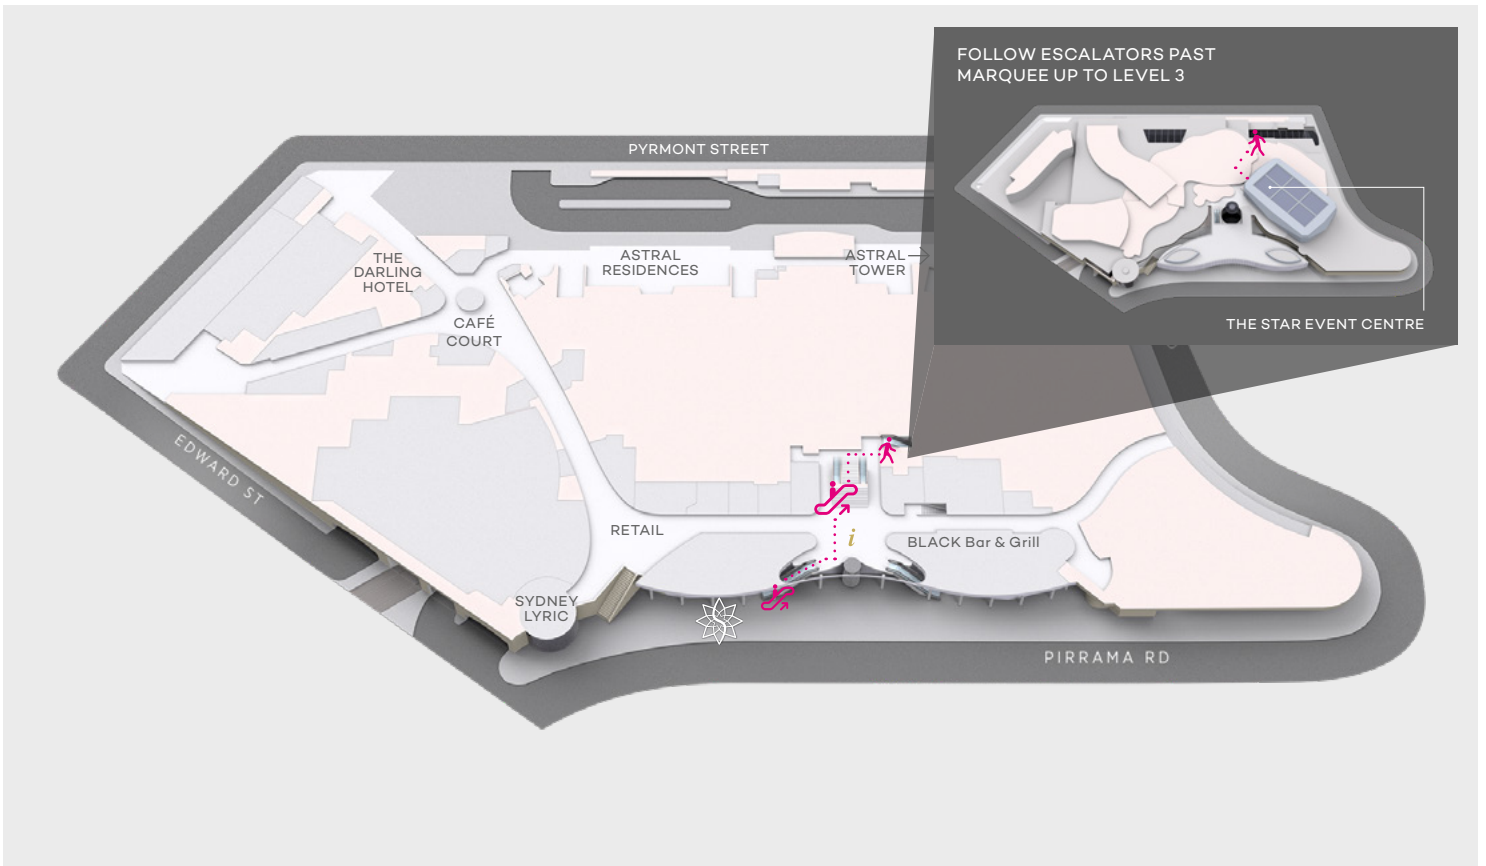

BY FOOT

Take a short 15-minute walk from Town Hall over the Pyrmont Bridge. At the end of the bridge turn right into Murray Street, which becomes Pirrama Road. Enter The Star via the escalators.

BY LIGHT RAIL

THE STAR EVENT CENTRE IS LOCATED ON LEVEL 3 OF THE STAR

- 1- Take the escalators at the Pirrama Road entrance.
- 2- Continue up the next set of escalators to the Main Gaming Floor on Level 1.
- 3- Turn right and pass through the glass doors, before the Casino entrance.
- 4- Take the escalator up one level, past Marquee Night Club, then continue up the second set of escalators to the Event Centre.

Level G, Harbourside entrance via Pirrama Rd
Lunch: Daily 12.00pm–3.00pm
Dinner: Monday to Thursday 5.30pm–10.00pm
 Friday & Saturday 5.30–10.30pm
 Sunday 5.30pm–10.00pm

SOKYO

Level G, The Darling
Breakfast: Daily 7.00am–10.30am
Lunch: Friday & Saturday 12.00pm–2.30pm
Dinner: Monday–Thursday 5.30–10.00pm
 Friday & Saturday 5.30–10.30pm
 Sunday 5.30pm–10.00pm

BARS (18+)

CHERRY

Level 1, Casino
 Friday 4.00pm–2.00am
 Saturday 4.00pm–3.00am

ROCK LILY

Level 1, Casino
 Wednesday & Thursday 6.00pm–12.00am
 Friday–Sunday 5.00pm–3.00am

24/7 SPORTS BAR

Level 1, Casino
 Monday–Sunday 24 hours