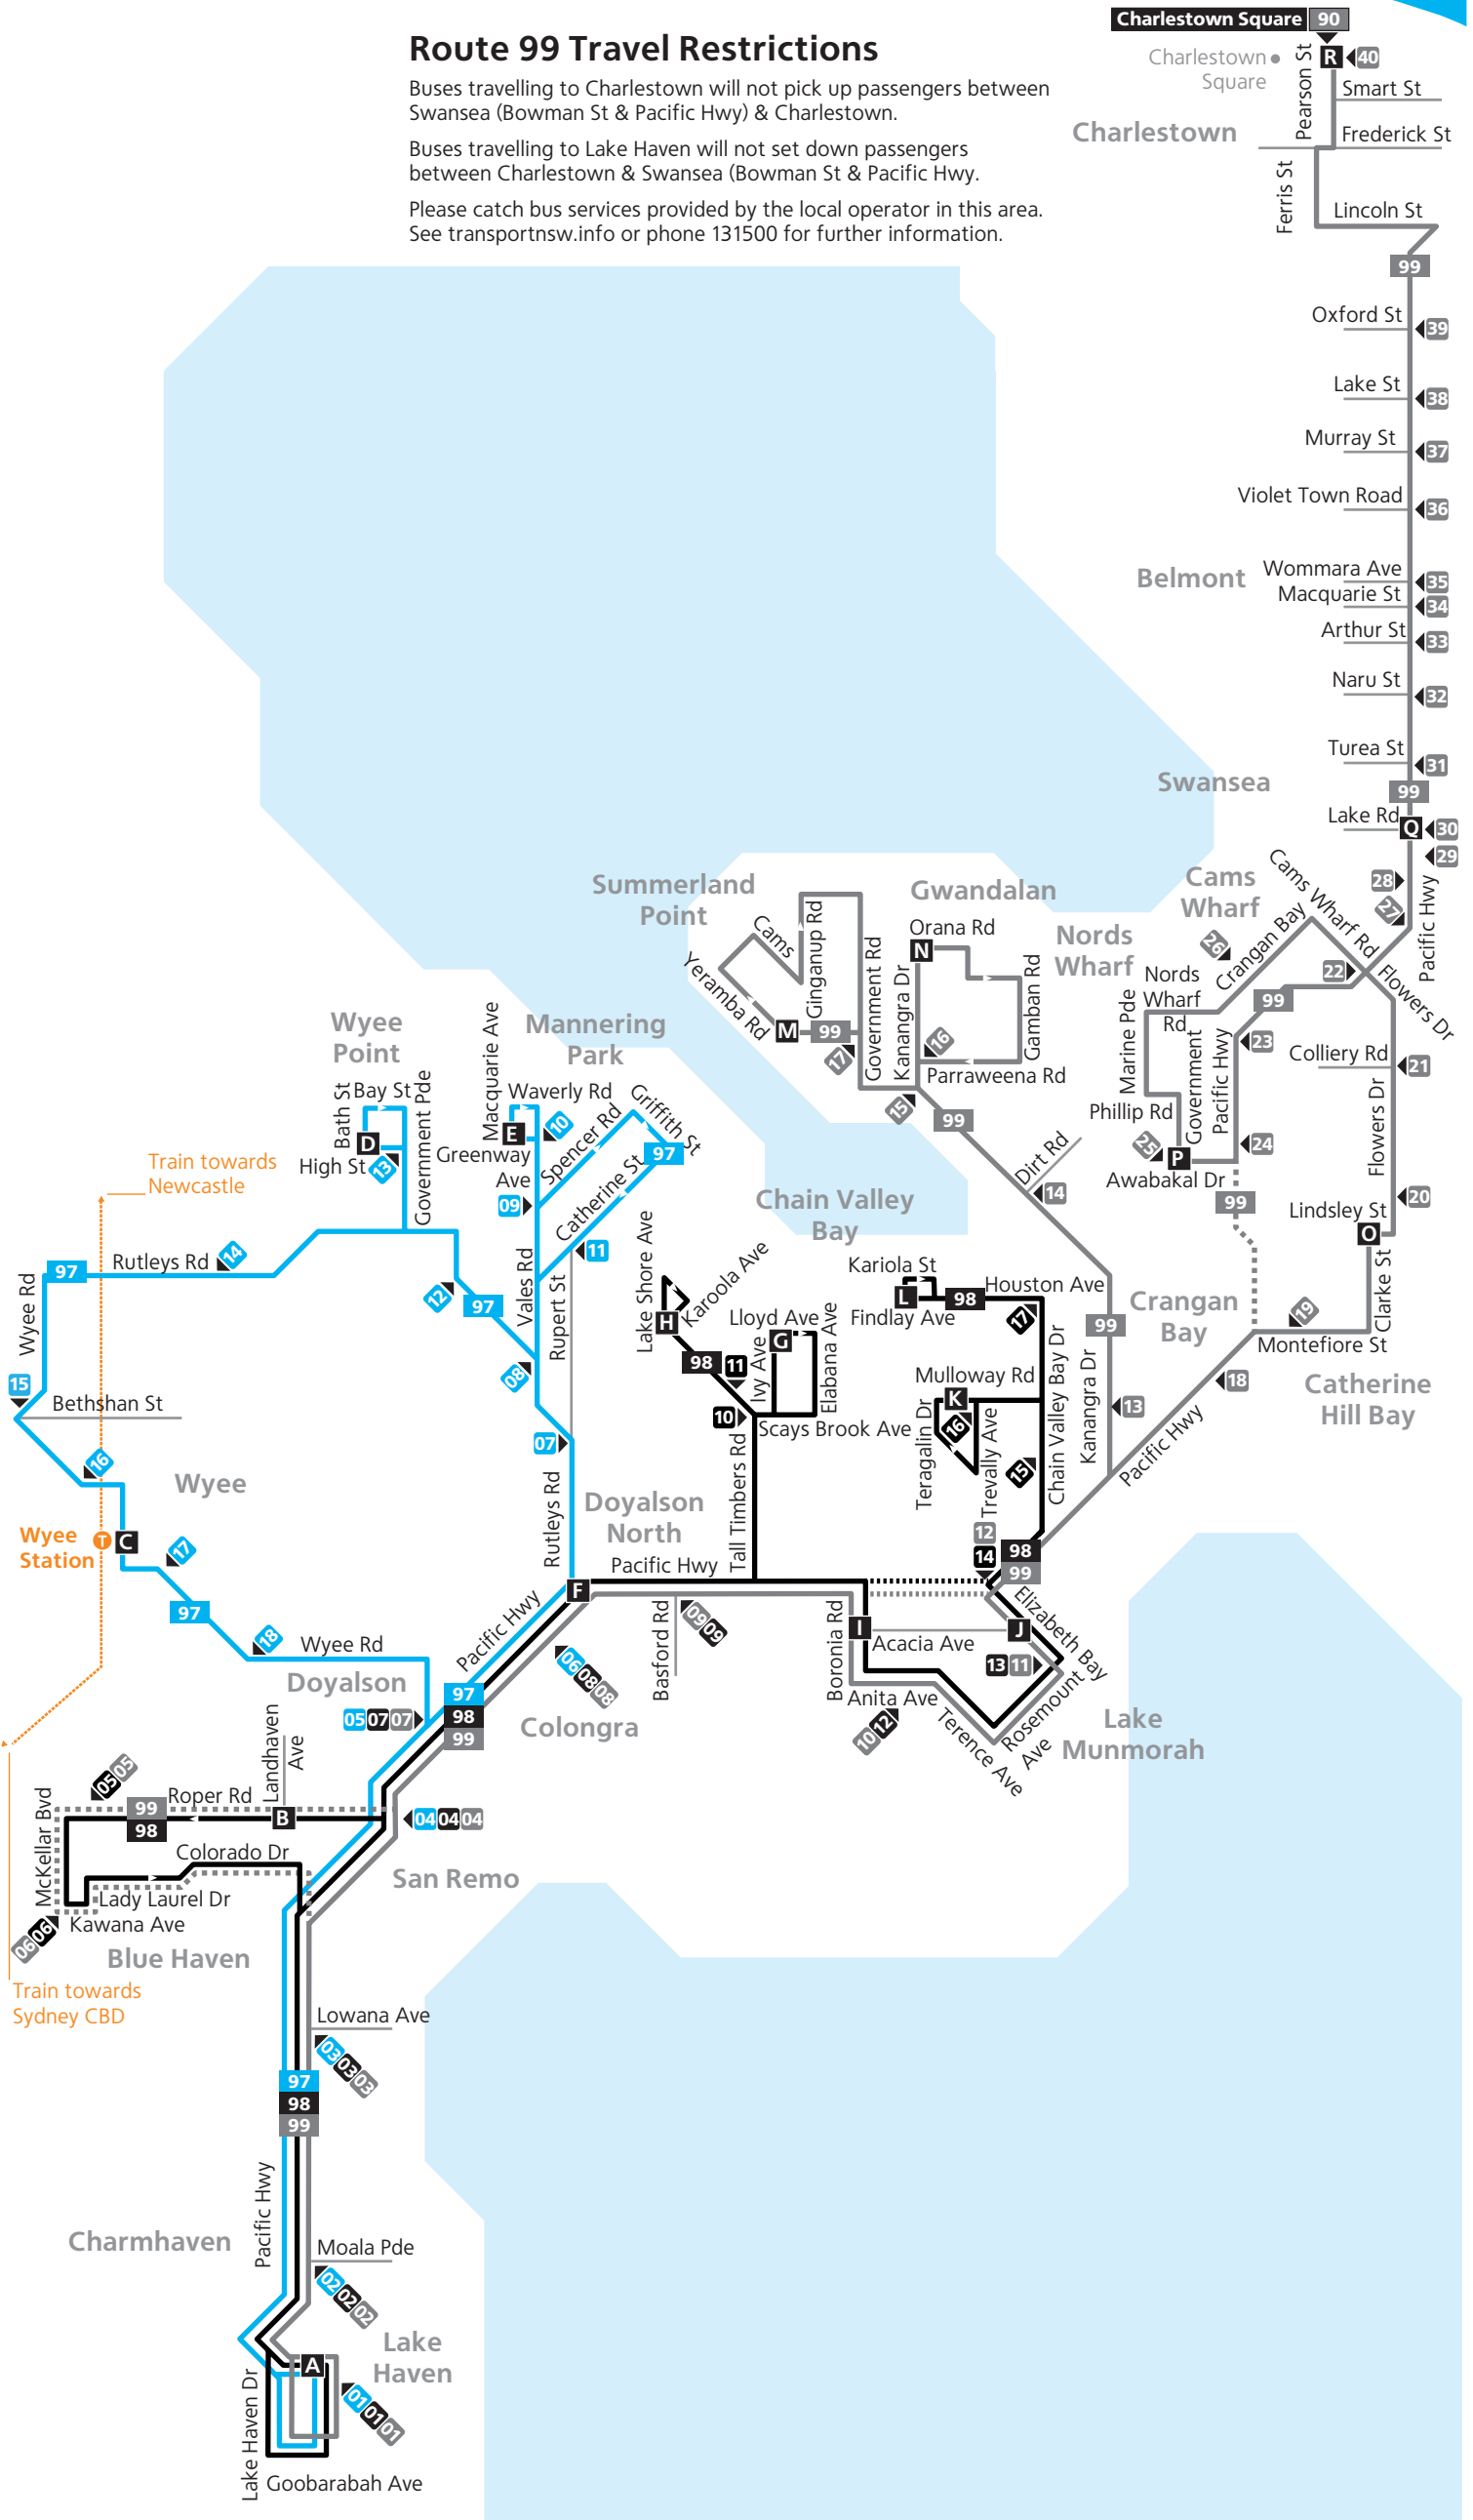

### Route 99 Travel Restrictions

Buses travelling to Charlestown will not pick up passengers between Swansea (Bowman St & Pacific Hwy) & Charlestown.

Buses travelling to Lake Haven will not set down passengers between Charlestown & Swansea (Bowman St & Pacific Hwy).

Please catch bus services provided by the local operator in this area. See transportsw.info or phone 131500 for further information.

- Bus route
- 97 Bus route number
- A Timing point
- 04 Section point
- Train line/station

Diagrammatic Map  
Not to Scale