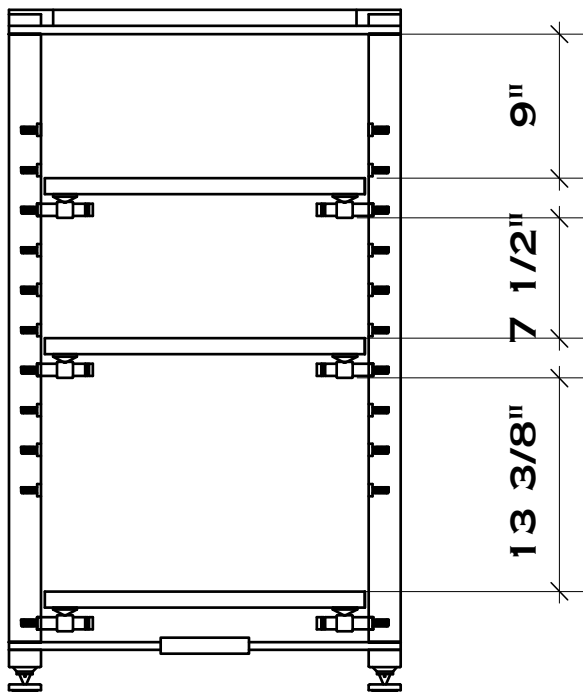

# 42 1/2" TALL TOMORACK ALUMINUM

5 SHELF OPTION