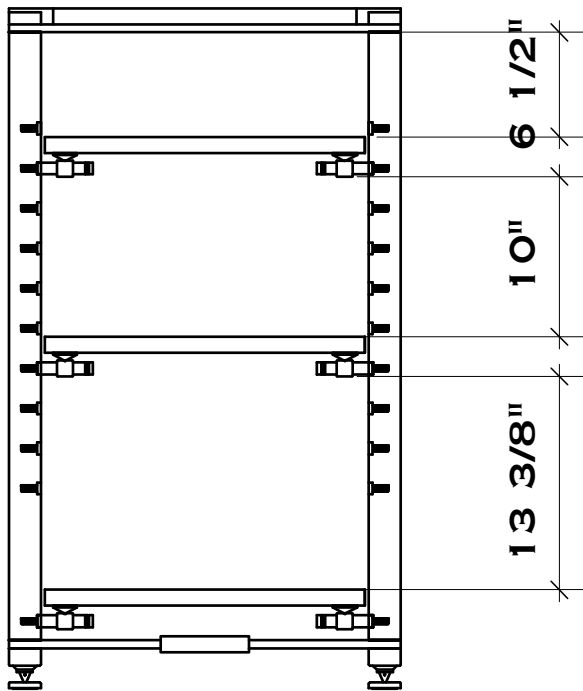

# 42 1/2" TALL TOMORACK ALUMINUM

5 SHELF OPTION