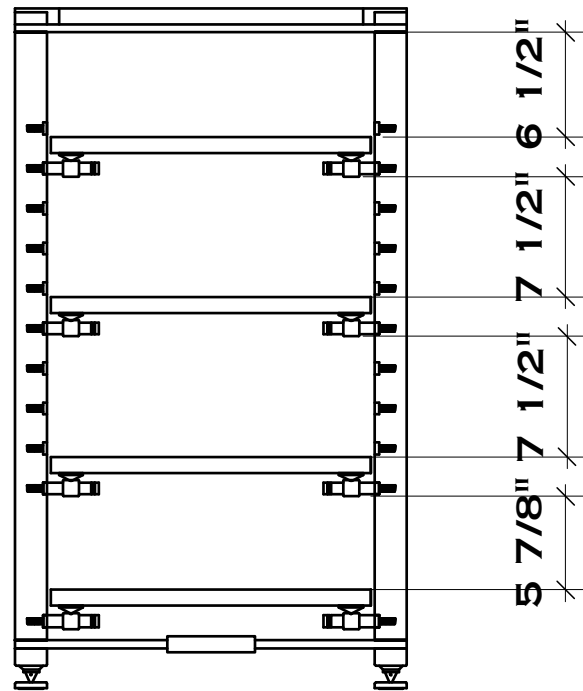

# 42 1/2" TALL TOMORACK ALUMINUM

5 SHELF OPTION