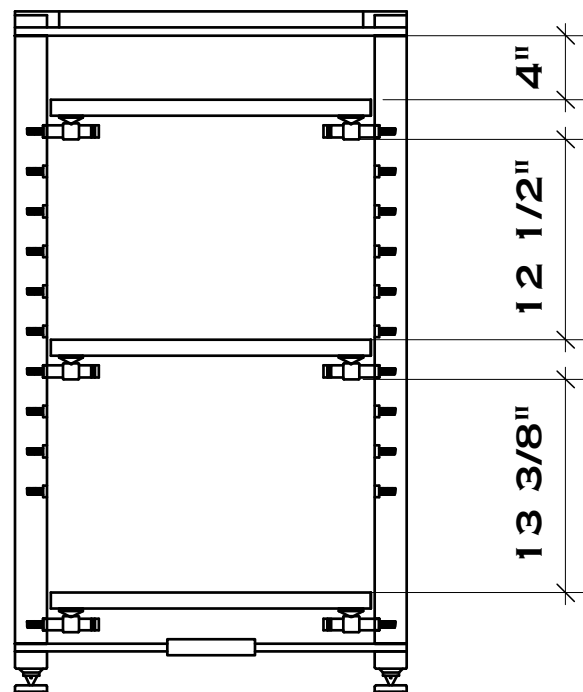

# 42 1/2" TALL TOMORACK ALUMINUM

5 SHELF OPTION