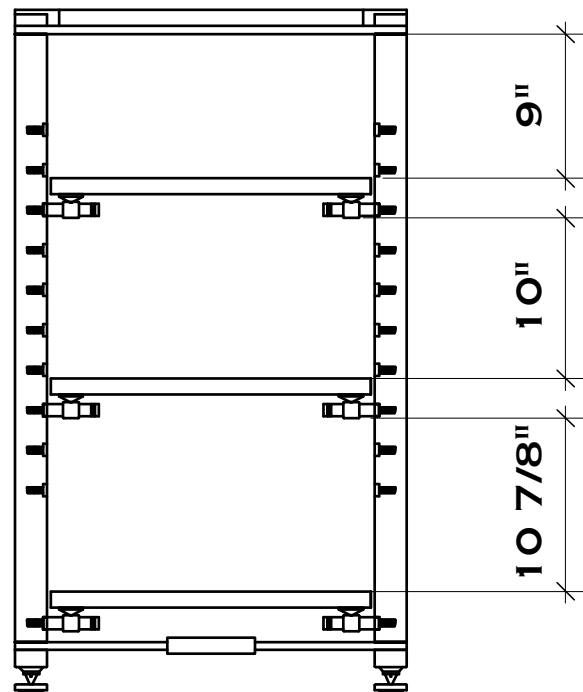

# 42 1/2" TALL TOMORACK ALUMINUM

5 SHELF OPTION