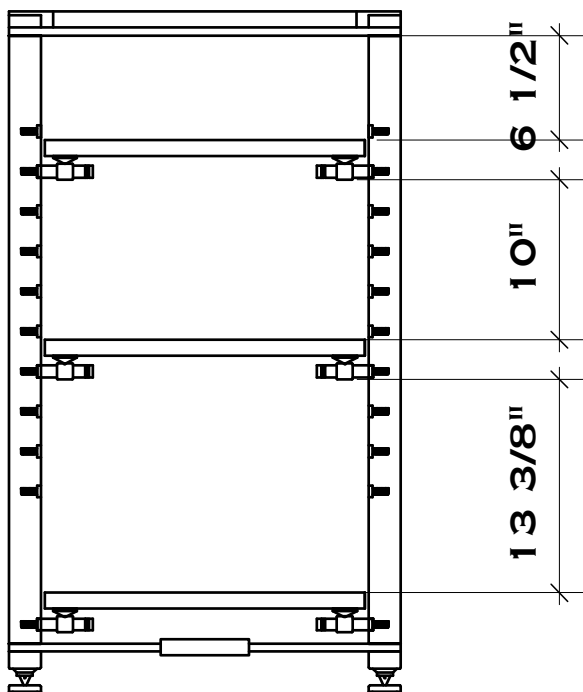

# 42 1/2" TALL TOMORACK ALUMINUM

5 SHELF OPTION