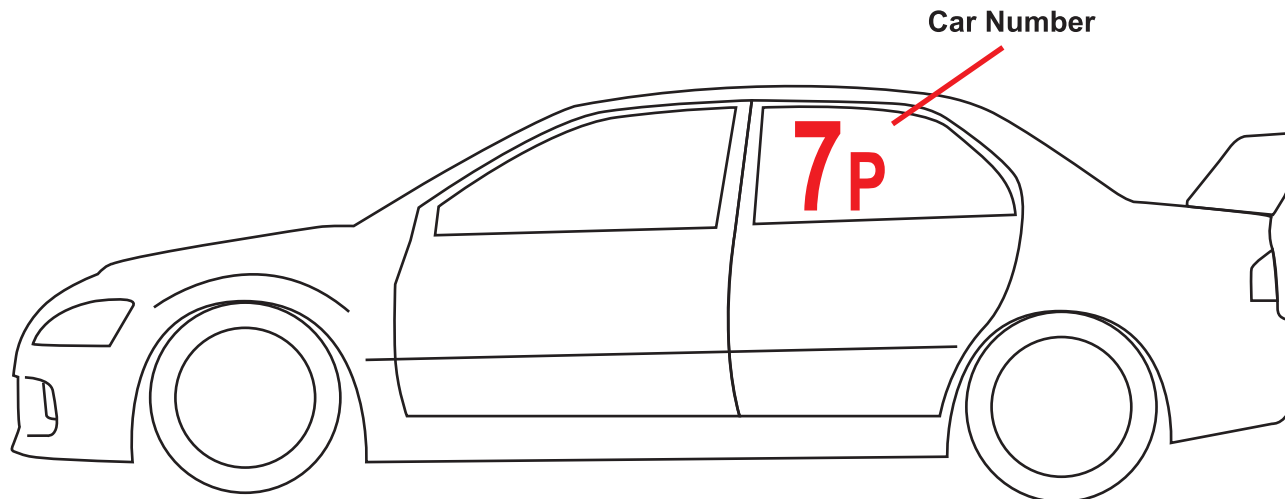

YOKOHAMA
WORLD TIME ATTACK
CHALLENGE
SYDNEY 2019

YOKOHAMA STICKERS

- 2x Front Corner Bumpers
- 2x Back Corner Bumpers
- 1x Back Window

WINDSCREEN BANNER

- On top of Windscreen
- DO NOT APPLY WITH FLUID**

CAR NUMBERS

- Rear Lefthand Side Window and
- TOP FRONT PASSENGER SIDE Windscreen