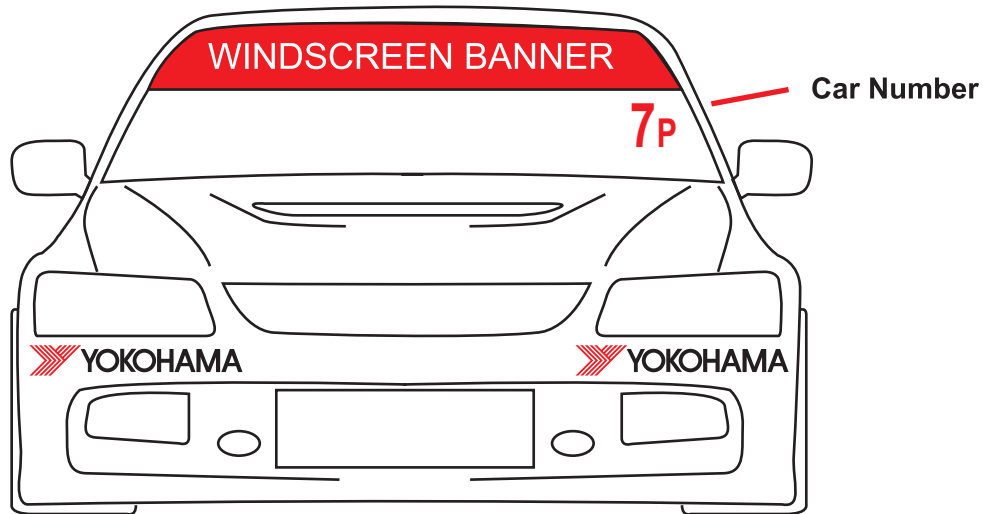

YOKOHAMA
WORLD TIME ATTACK
CHALLENGE
SYDNEY 2019

YOKOHAMA STICKERS

- 2x Front Corner Bumpers
- 2x Back Corner Bumpers
- 1x Back Window

WINDSCREEN BANNER

- On top of Windscreen
- DO NOT APPLY WITH FLUID**

CAR NUMBERS

- Rear Lefthand Side Window and
- TOP FRONT PASSENGER SIDE Windscreen