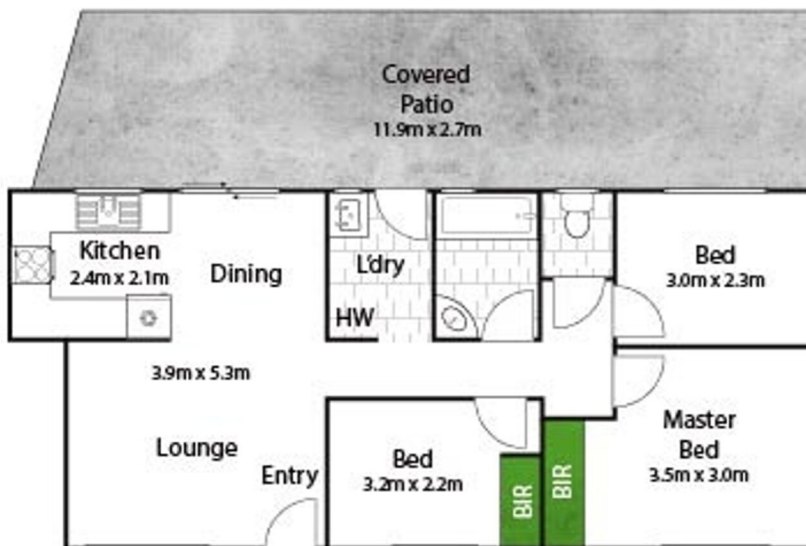

Features include:

- * 3 bedrooms, main with built in wardrobe and ceiling fan
- * Bathroom with separate toilet
- * Separate laundry
- * Air-conditioned living / dining area
- * Spacious Kitchen
- * Covered alfresco area
- * Double lock up titan shed
- * Large fenced 604sqm block with side access
- * Huge 5kw solar system with 24 panels
- * Solar hot water
- * Security screens
- * Freshly painted and tiled throughout