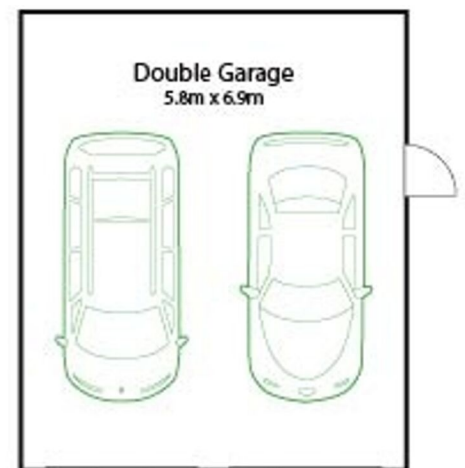

Features include:

- * 3 bedrooms, main with built in wardrobe and ceiling fan
- * Bathroom with separate toilet
- * Separate laundry
- * Air-conditioned living / dining area
- * Spacious Kitchen
- * Covered alfresco area
- * Double lock up titan shed
- * Large fenced 604sqm block with side access
- * Huge 5kw solar system with 24 panels
- * Solar hot water
- * Security screens
- * Freshly painted and tiled throughout