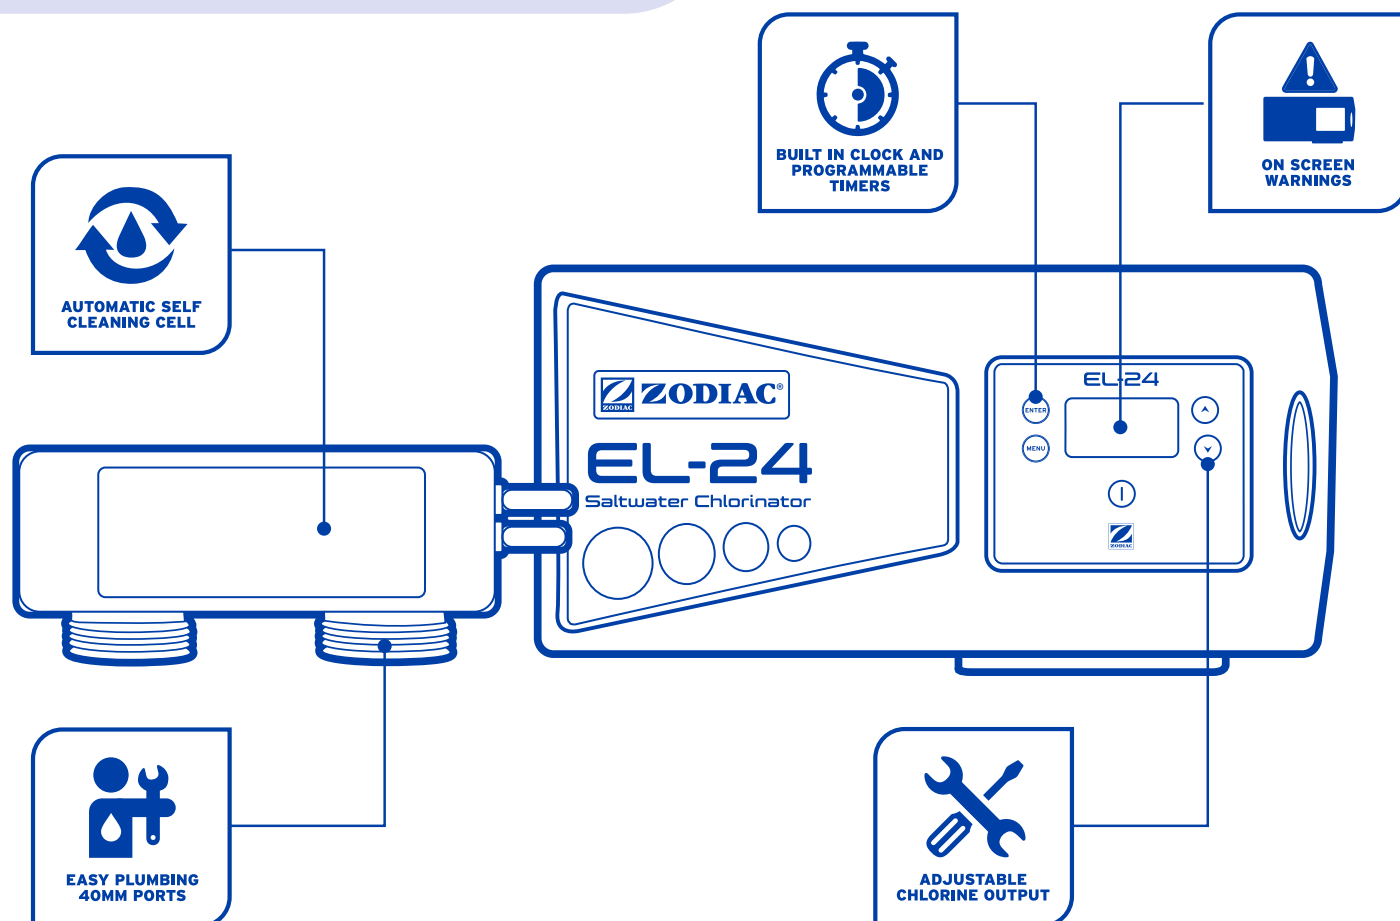

EL-24

Saltwater Chlorinator

easy to use, robust design

The new **ZODIAC EL-24** Saltwater Chlorinator is designed and manufactured in Australia for Australian conditions. Simple and easy to use with a robust and durable design

Zodiac EL-24 Saltwater Chlorinator

Key Product Features & Benefits

Easy to use

The simple intuitive menu makes set up and operation quick and easy

User Friendly

On screen warnings alert you should any issues or conditions arise

Automatic Cleaning Cell

The reserve polarity cell automatically cleans any scale build up on the cell

Designed and Made in Australia

Package contents

- 1 x Power Pack Controller
- 1 x 24g Reverse Polarity Cell
- 2 x 40mm Barrel Unions
- 1 x Owners Manual

Specifications

| | |
|-----------------------|--------------|
| Cell output | 24 gram/hour |
| Plumbing size | 40mm |
| Operating salinity | 6000ppm |
| Max size cool climate | 80,000 L |
| Max size hot climate | 40,000 L |