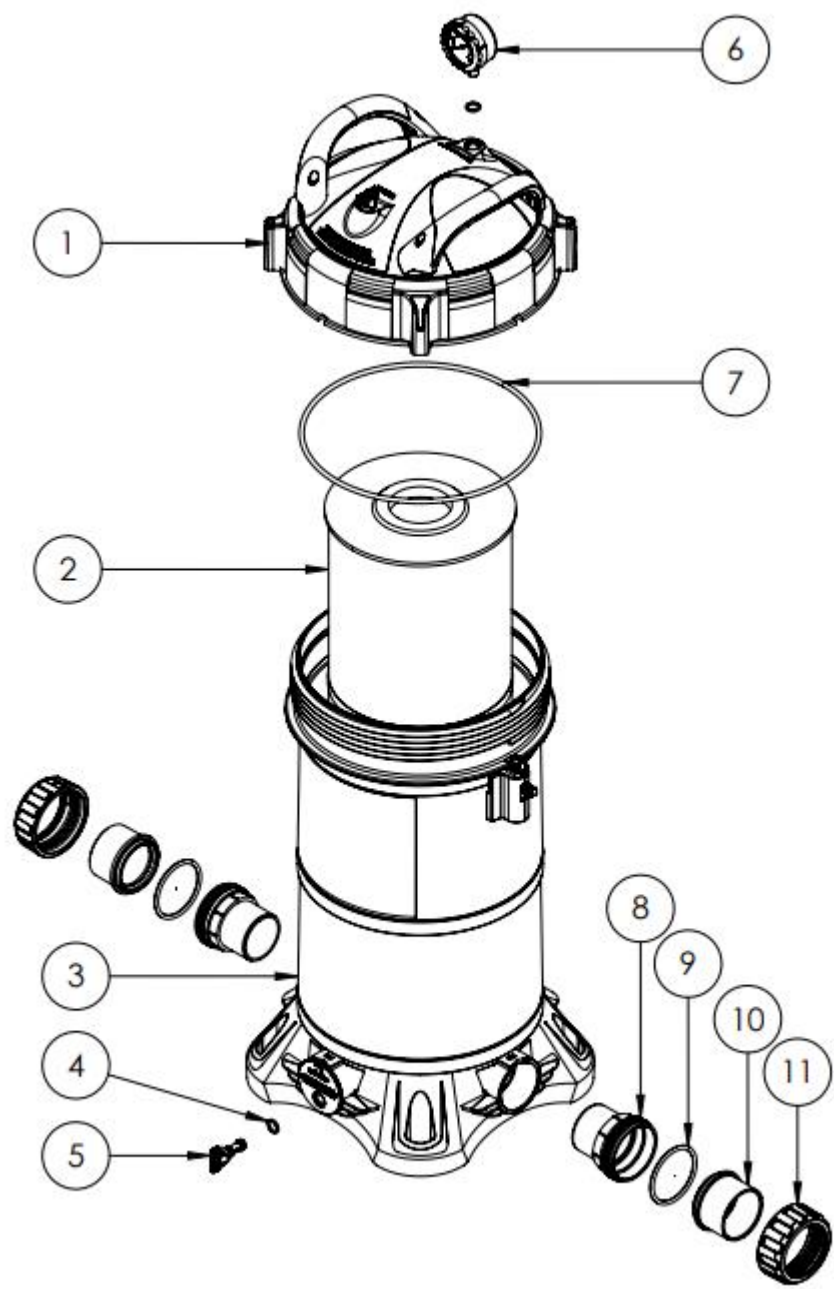

# ZCF SERIES FILTER

ITEM No	DESCRIPTION	PART NUMBER	QTY
1	COMPLETE LID ASSEMBLY	SP7820502	1
2	FILTER ELEMENT - 75	78096	1
2	FILTER ELEMENT - 100	78097	1
2	FILTER ELEMENT - 150	78098	1
2	FILTER ELEMENT 200	78099	1
3	FILTER BODY 50/75	SP7821110	1
3	FILTER BODY - 100/150	SP7821210	1
3	FILTER BODY 200/250	SP7821310	1
4	DRIAN PLUG O-RING <sub>o</sub>	78103	1
5	DRAIN PLUG	78705	1
6	PRESSURE GAUGE WITH COVERS	75043	1
7	LID O-RING	78110	1
NOT SHOWN	BLANKING CAP	78214	1
	BLANKING CAP WITH DRAIN	78218	1
8	GLUE IN THREADED PIPE FITTING	950923	2
9	O RING	70003	2
10	2" GLUE IN UNION TAIL	950920	2
10	1 ½" GLUE IN UNION TAIL	950918	2
11	LOCK NUT	950919	
NOT SHOWN	LID SPIGOT	78203	1
NOT SHOWN	LID HANDLES	7820202	2
NOT SHOWN	HANDLE SCREWS	40218	4
NOT SHOWN	GLUE IN UNION TAIL ASSEMBLY ORING 2" TAIL, GLUE IN THREADED TAIL, LOCK NUT	10650	1
NOT SHOWN	INSTRUCTION MANUAL	INST475	1
NOT SHOWN	FILTER LABEL	LABEL577	1
NOT SHOWN	COMPONENT BAG	78328	1